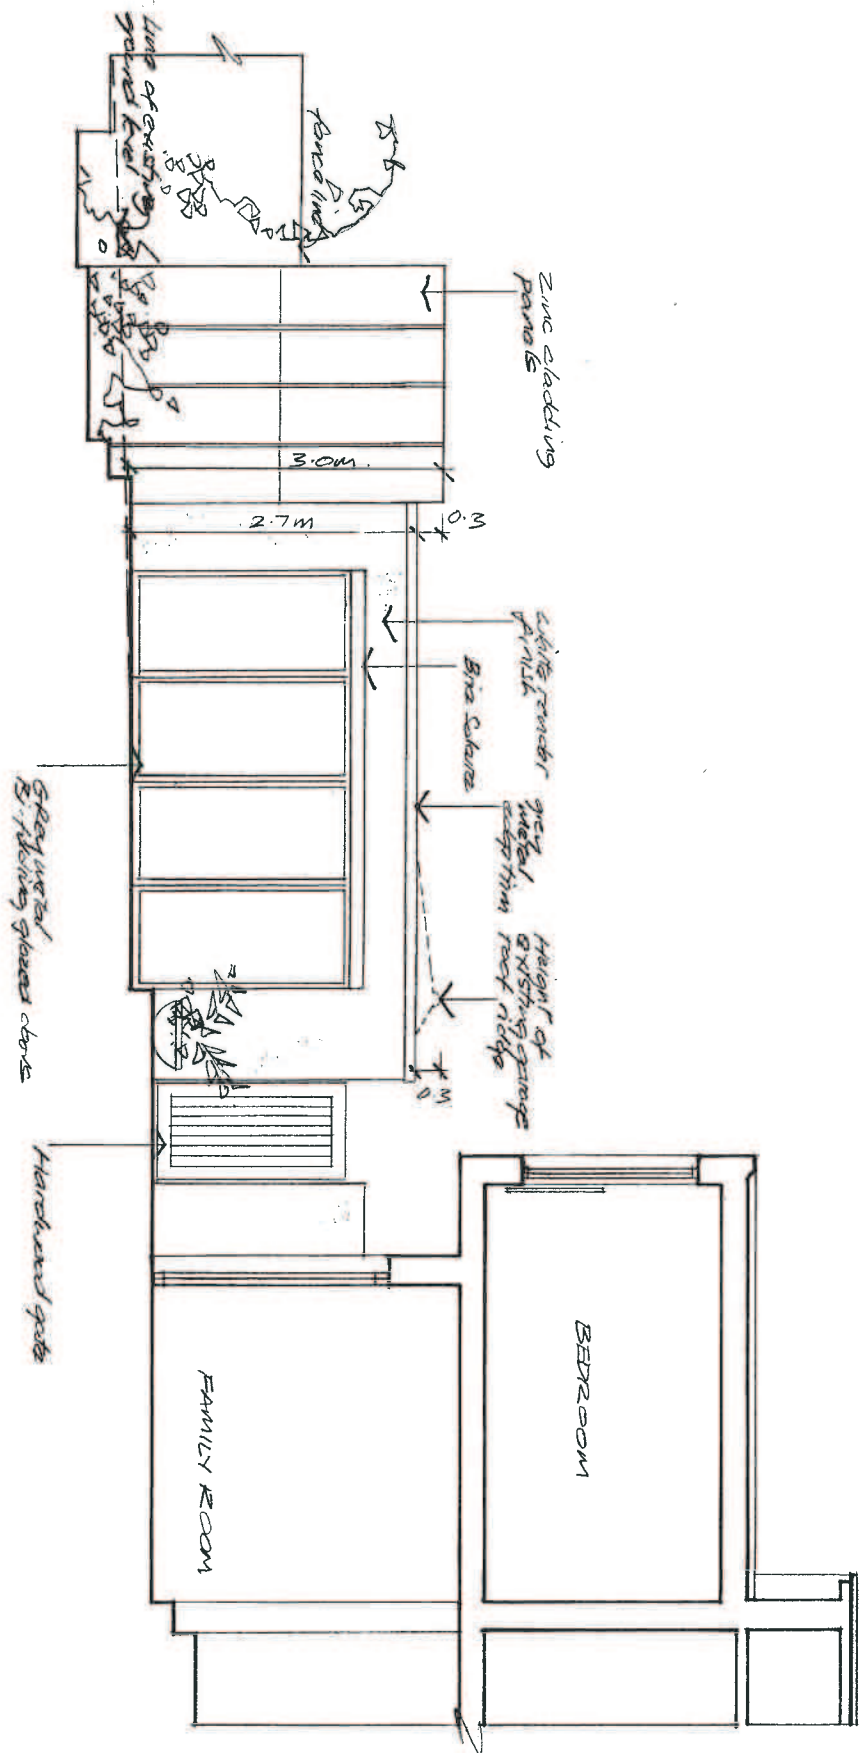

**mk**rarchitects

Title: Proposed East Elevation  
Drawing No. 179/PA/14 Rev

Scale: 1:50  
Date 18/12/13

The Studio 57 Somerset Road London SW11 9 5HT  
Tel 020 8942 7712 / 07778 851 904  
Email: mike@mkarchitects.co.uk