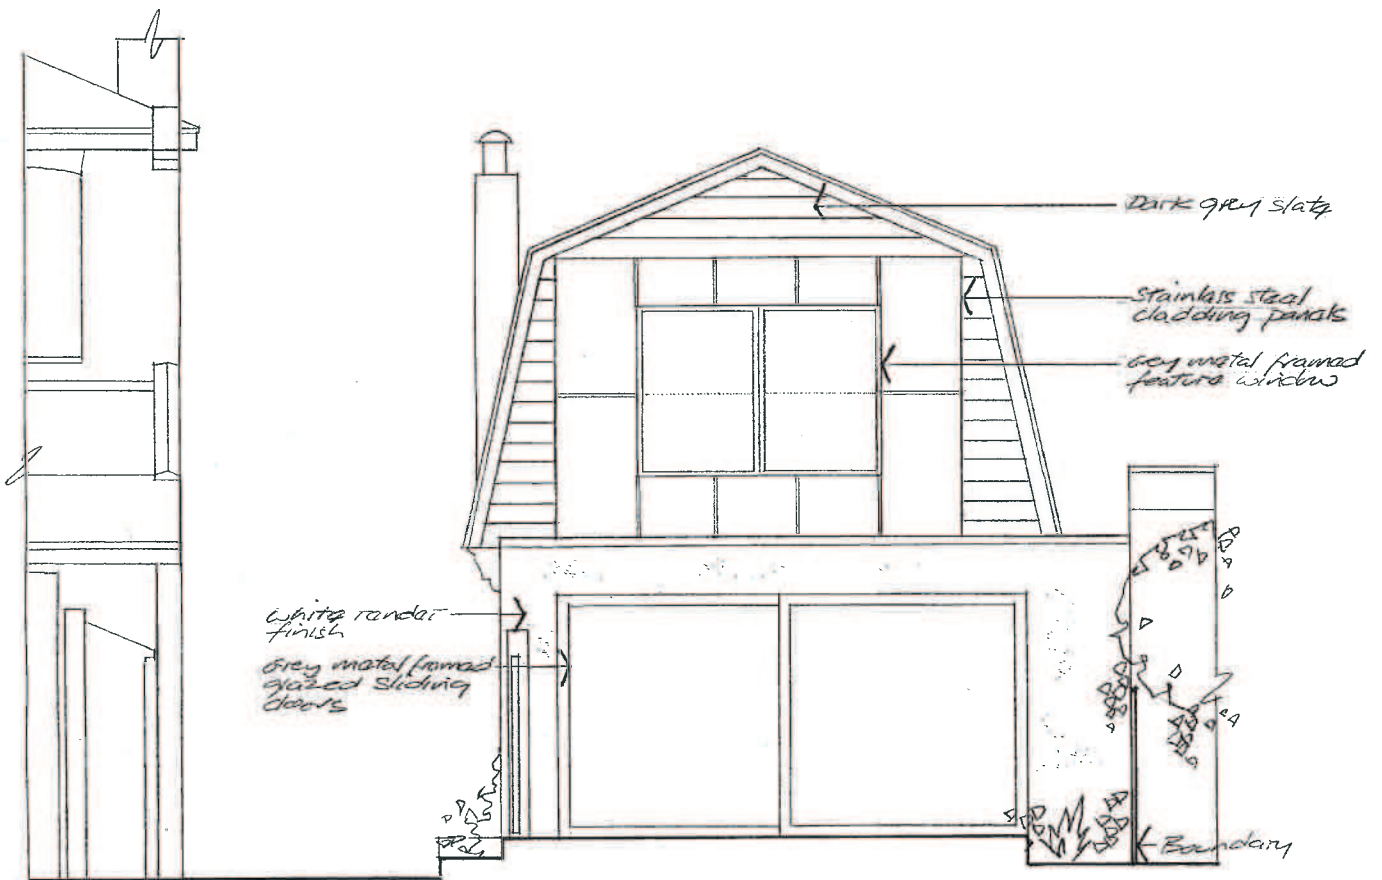

REAR ELEVATION

Project: 87 Cottenham Park Road
LONDON, SW20 0DR

mkrarchitects

Title: Proposed Front/Rear Elevations Page 17 Scale: 1:50

The Studio 57 Somerset Road London SW19 5HT
Tel 020 8542 7712 / 07778 651 904
Email: mike@mkrarchitects.co.uk

Drawing No. 179/PA/12 Rev. Date: 18/12/13