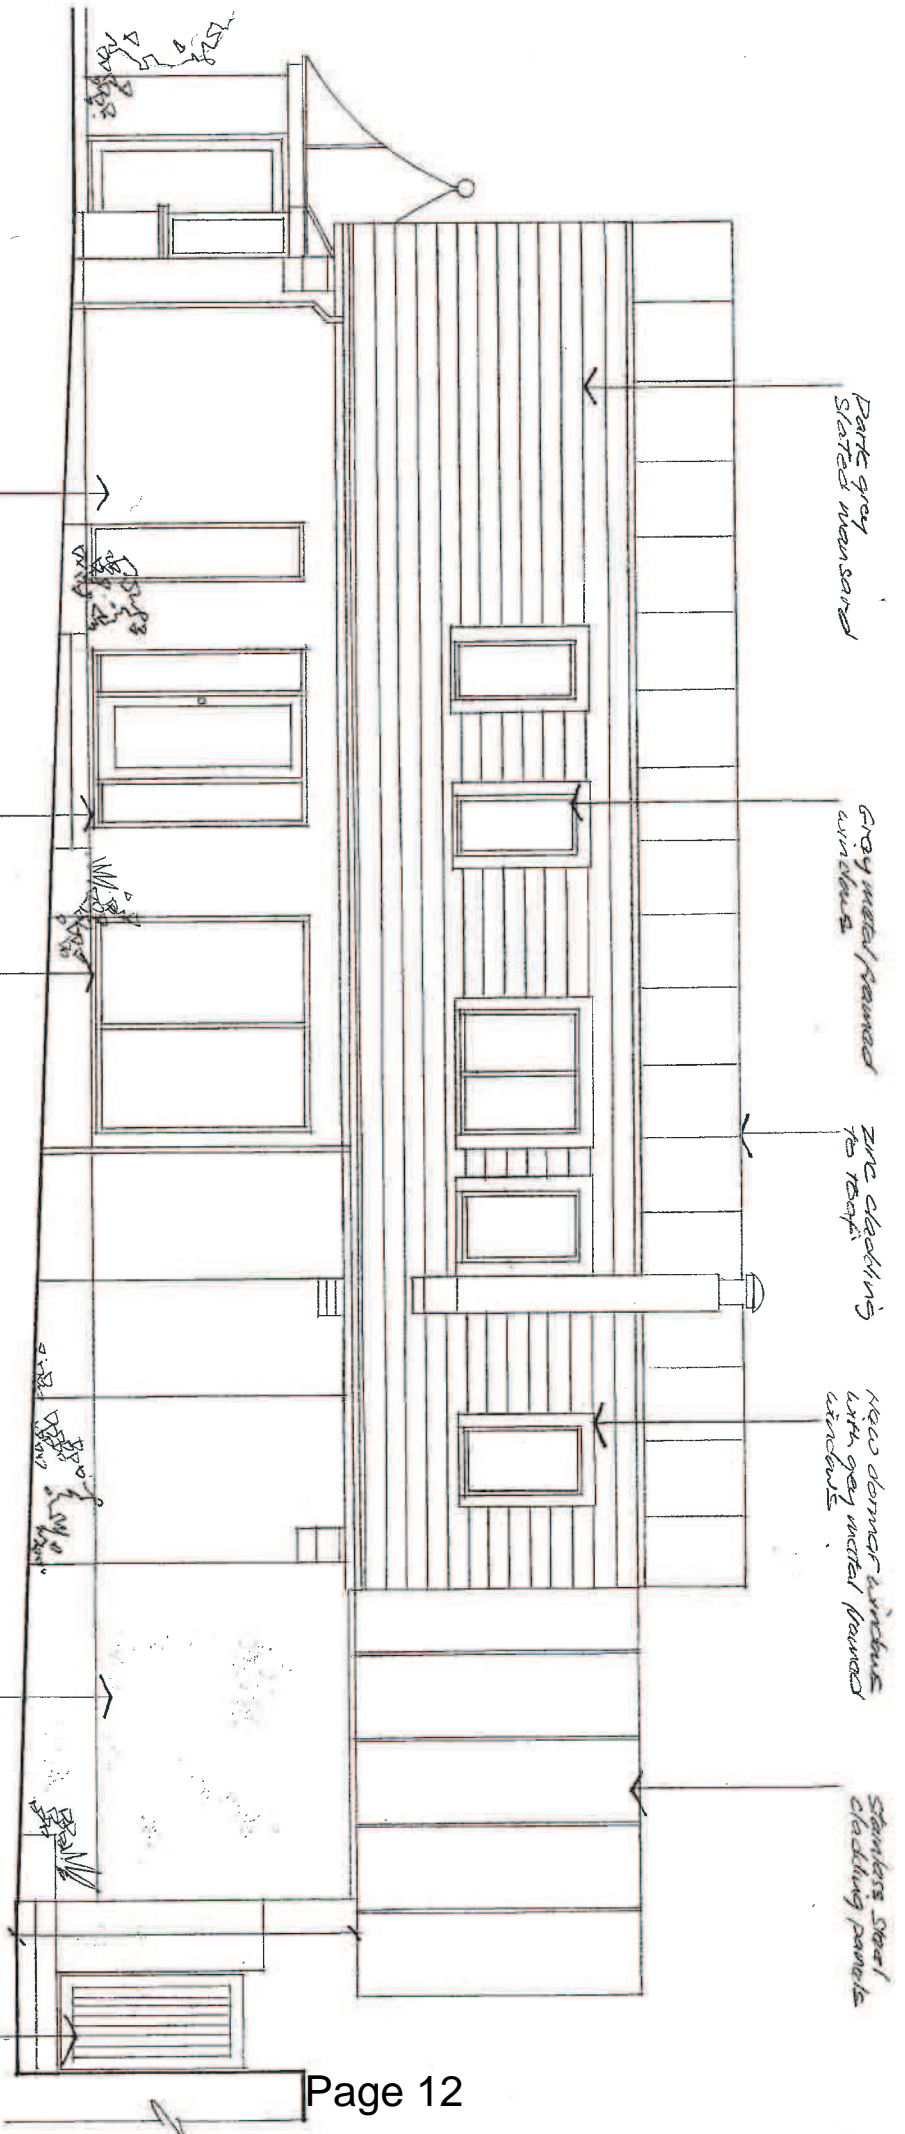

Project: 87 Cottenham Park Road
LONDON, SW20 0DR

Title: Proposed West Elevation
Drawing No. 179/PA/13 Rev.

Scale: 1:50
Date: 18/12/13

mk architects

The Studio 57 Somerset Road London SW19 9HT
Tel 020 8542 7712 / 07778 551 904
Email: mike@mkarchitects.co.uk