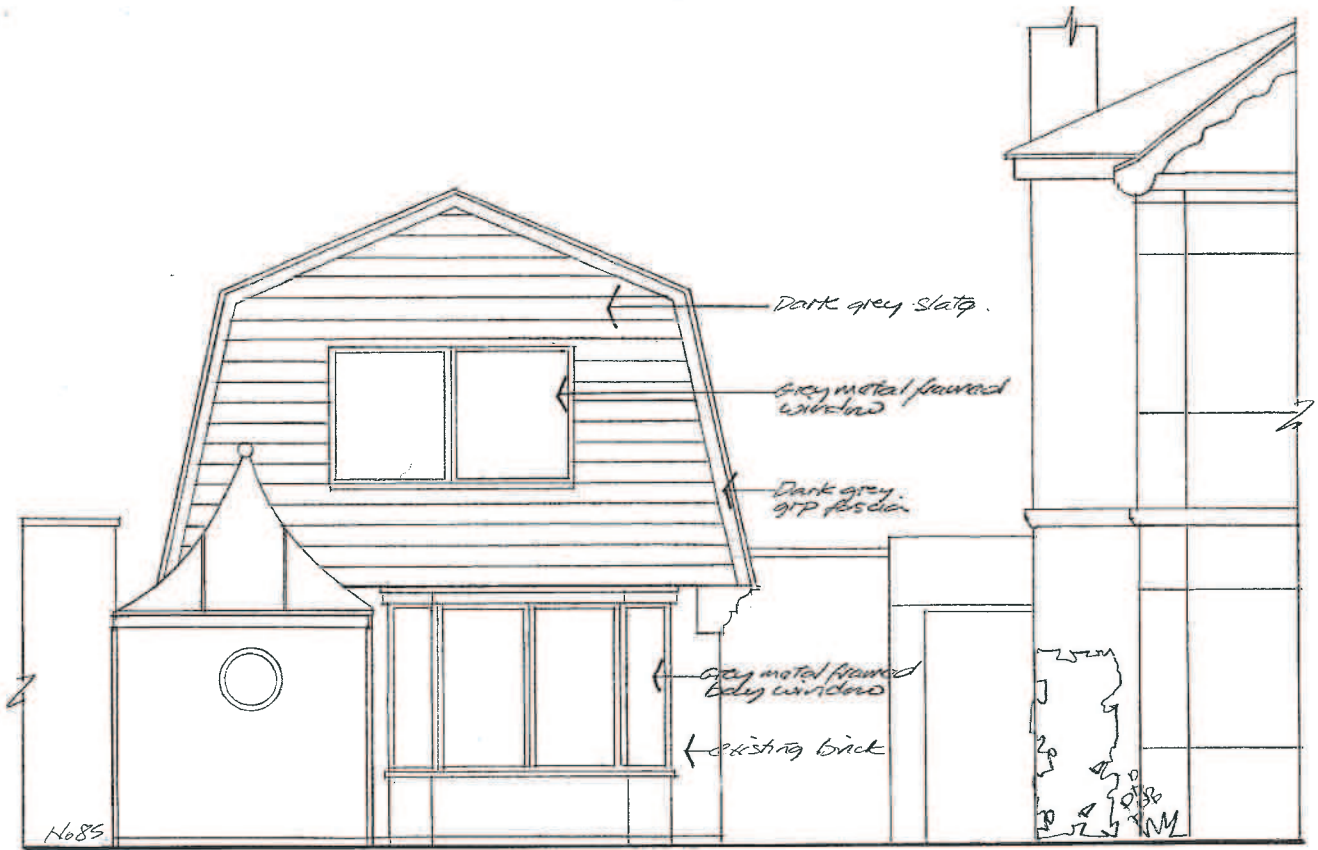

FRONT ELEVATION