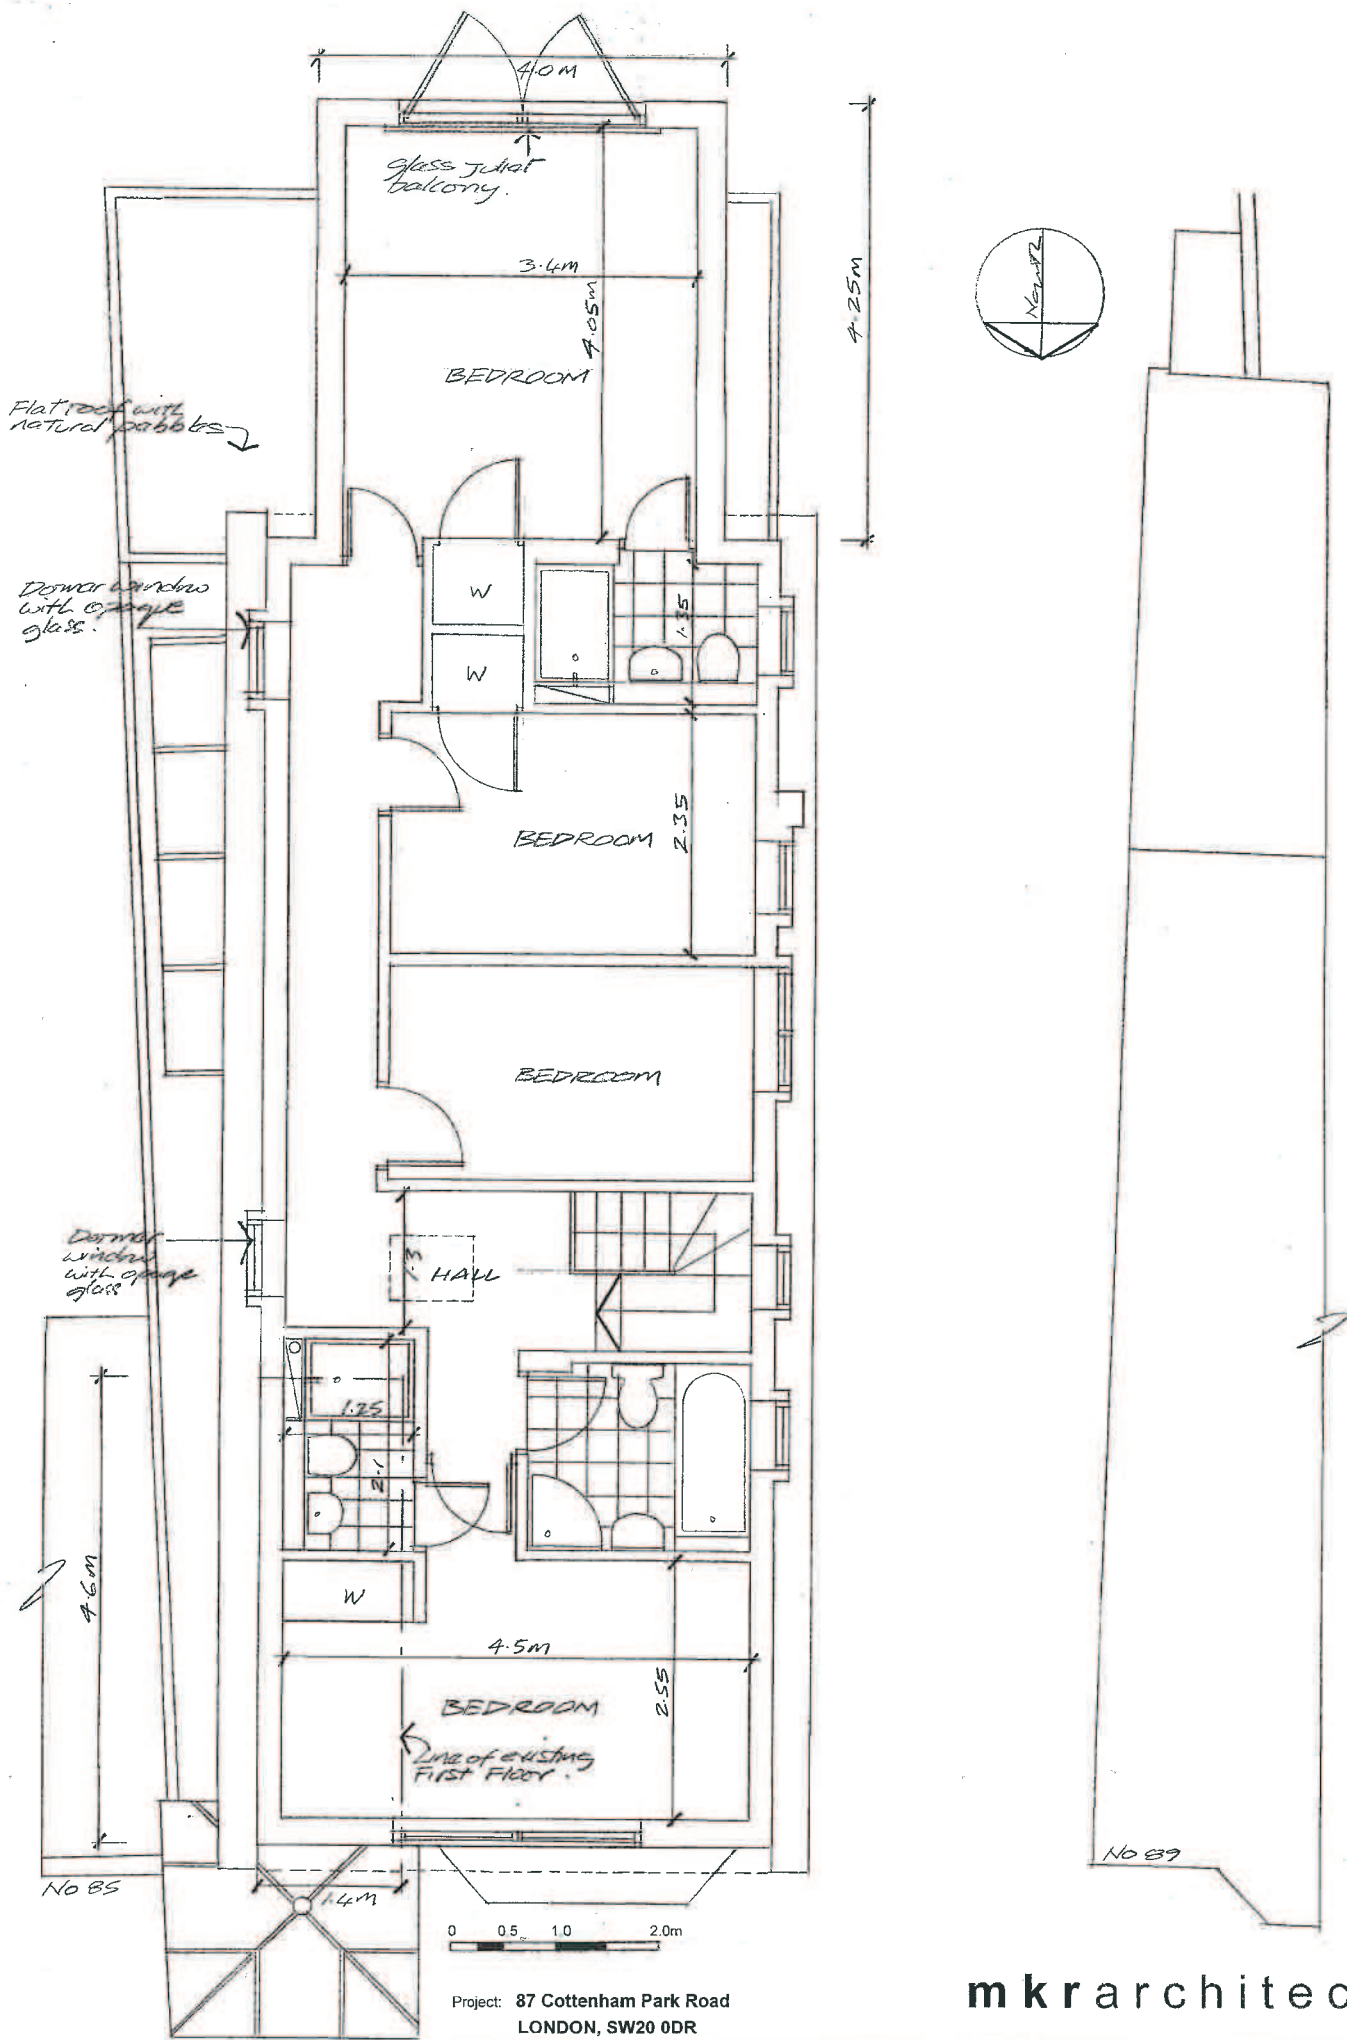

Project: 87 Cottenham Park Road  
LONDON, SW20 0DR

mkrarchitects

Title: Proposed End Elevations & Roof Summer House

Scale: 1:50

The Studio 57 Somerset Road London SW19 5HT

Tel 020 8542 7712 / 07778 651 904

Drawing No. 179/PA/17 Rev.

Date: 18/12/13

Email: mike@mkrarchitects.co.uk

Project: 87 Cottenham Park Road  
LONDON, SW20 0DR

Title: Proposed First Floor Plan  
Drawing No. 179/PA/10 Rev.

Page 16

Scale: 1:50  
Date: 18/12/13