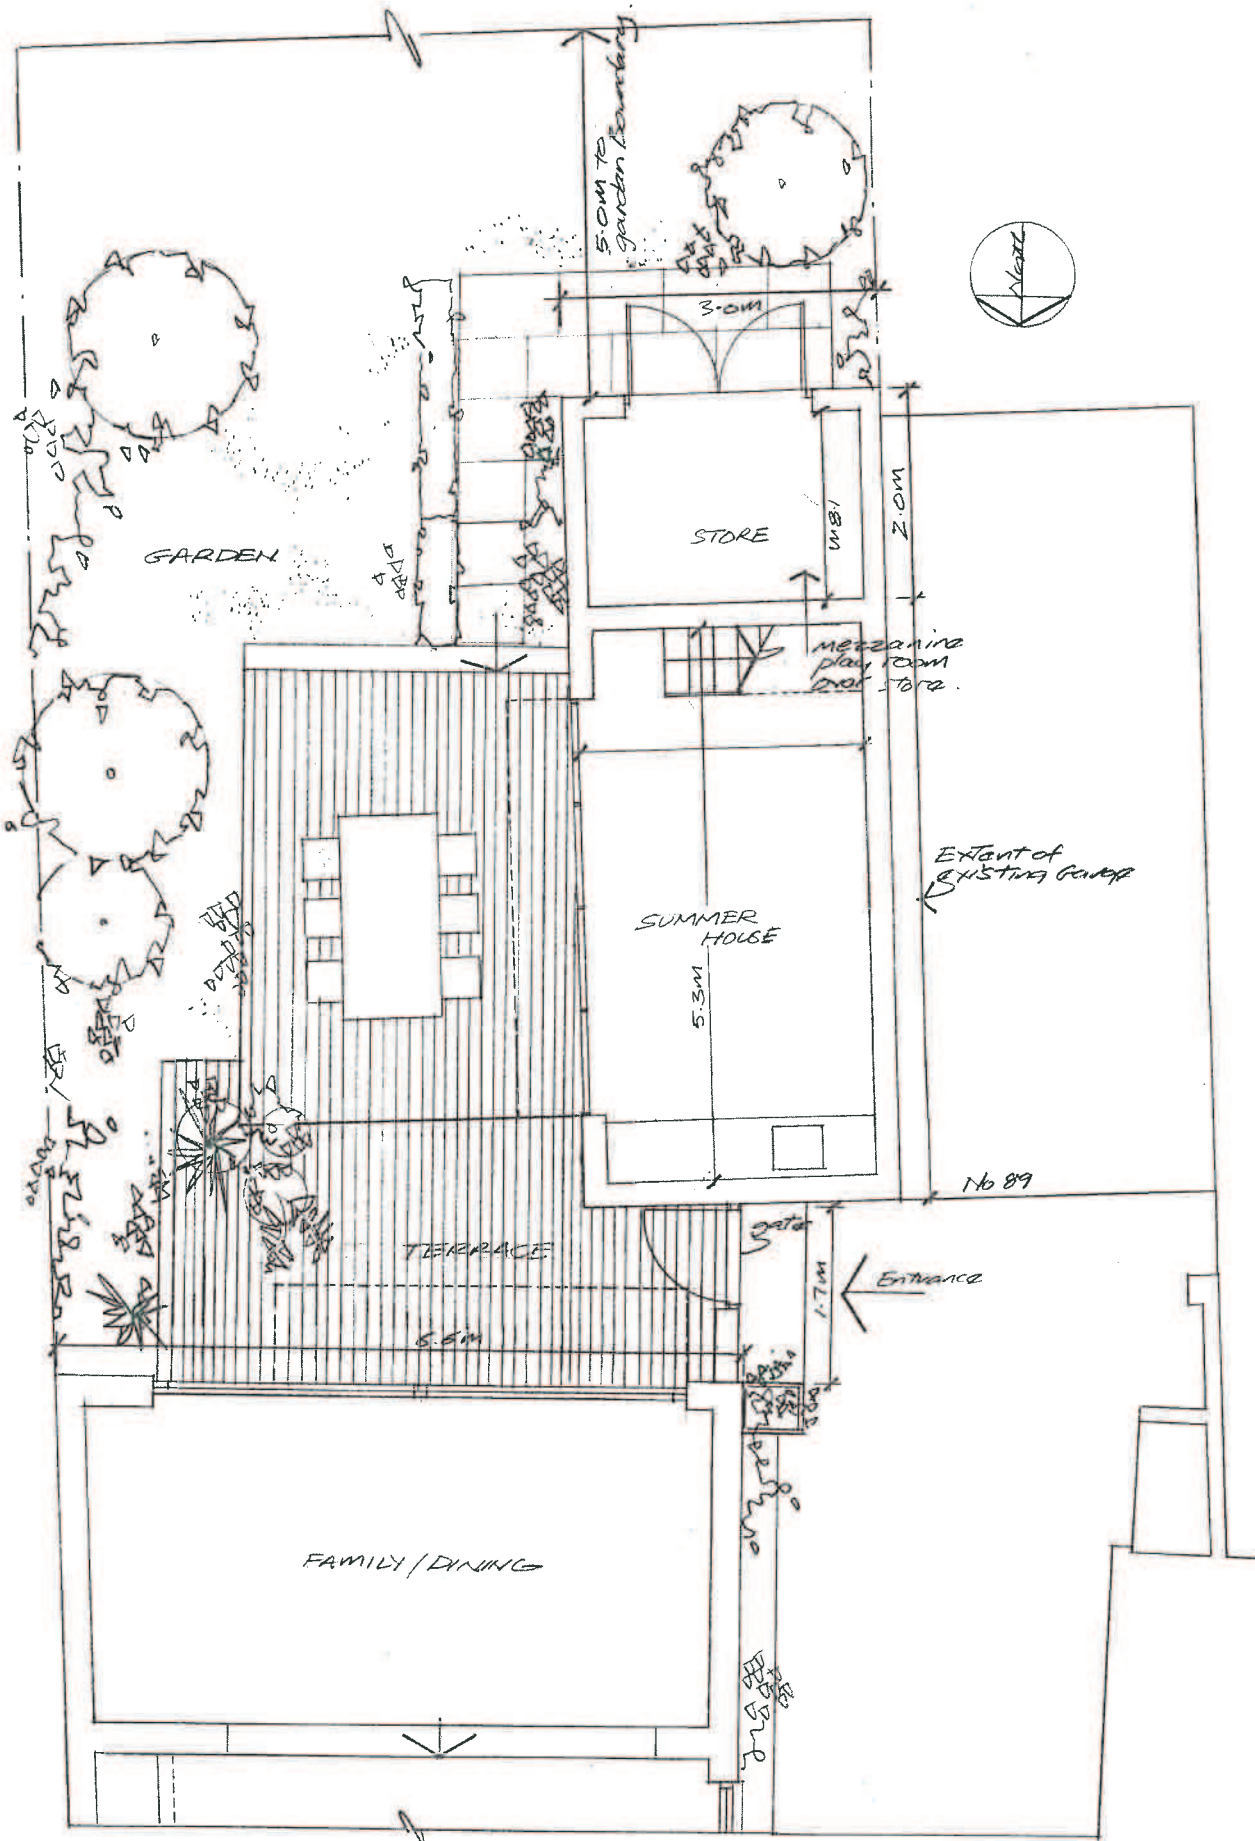

Existing roof features

Project: 87 Cottenham Park Road  
LONDON, SW20 0DR

**mkr architects**

Title: Proposed Roof Plan  
Drawing No. 179/PA/11 Rev

Page 10

Scale: 1:50  
Date: 18/12/13

The Studio 57 Somerset Road London SW19 5HT  
Tel 020 8542 7712 / 07778 651 904  
Email: mike@mkrarchitects.co.uk

0 0.5 1.0 2.0m

Project: 87 Cottenham Park Road  
LONDON, SW20 0DR

mkrarchitects

Title: Proposed Plan - Summer House

Scale: 1:50

The Studio 57 Somerset Road London SW19 5HT

Drawing No. 179/PA/15

Rev