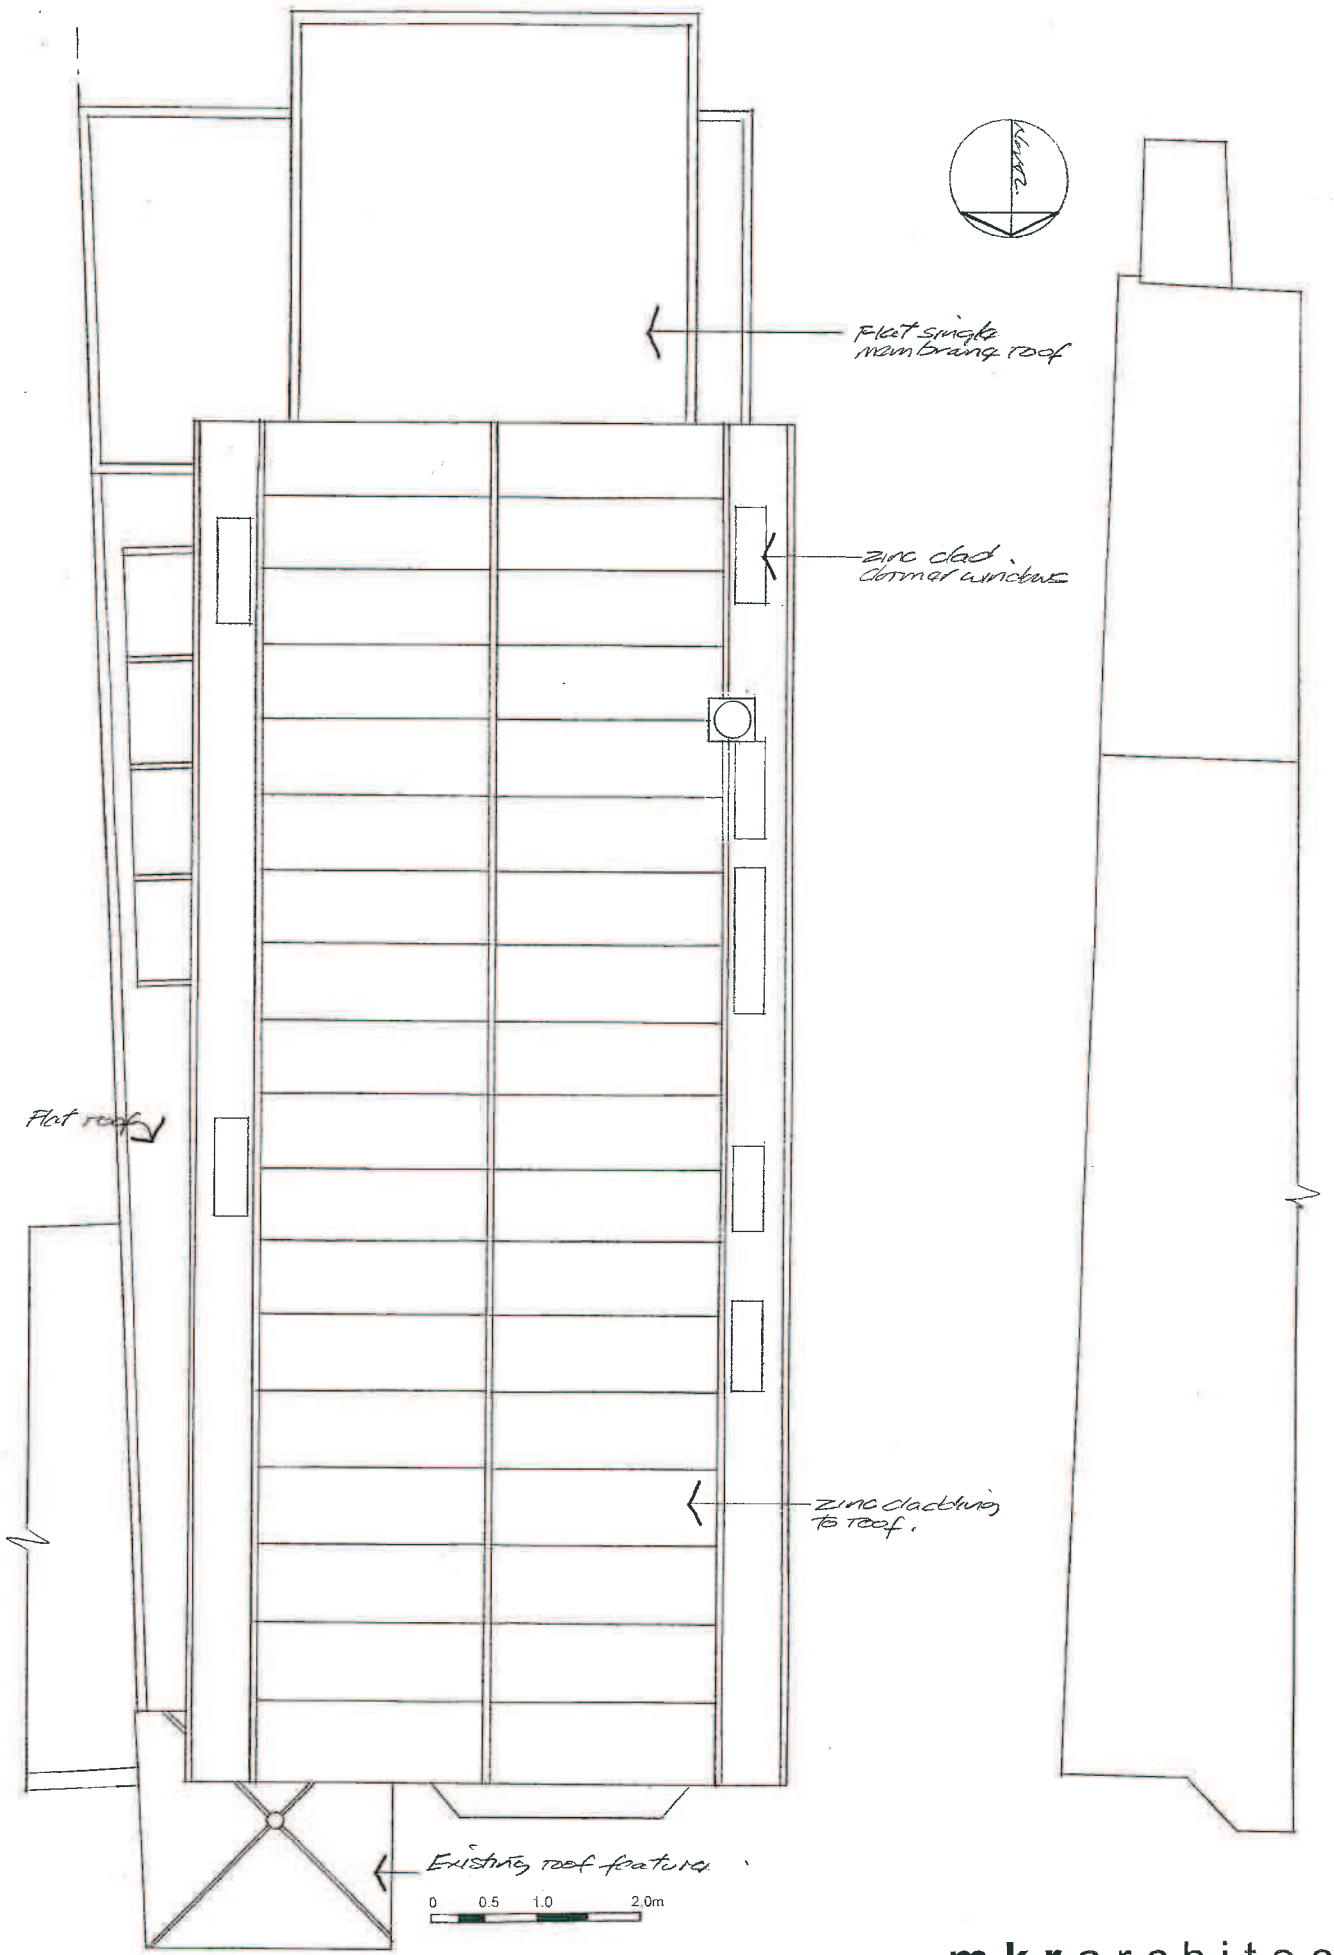

Existing roof features

Project: 87 Cottenham Park Road
LONDON, SW20 0DR

mkr architects

Title: Proposed Roof Plan
Drawing No. 179/PA/11 Rev

Page 10

Scale: 1:50
Date: 18/12/13

The Studio 57 Somerset Road London SW19 5HT
Tel 020 8542 7712 / 07778 651 904
Email: mike@mkrarchitects.co.uk