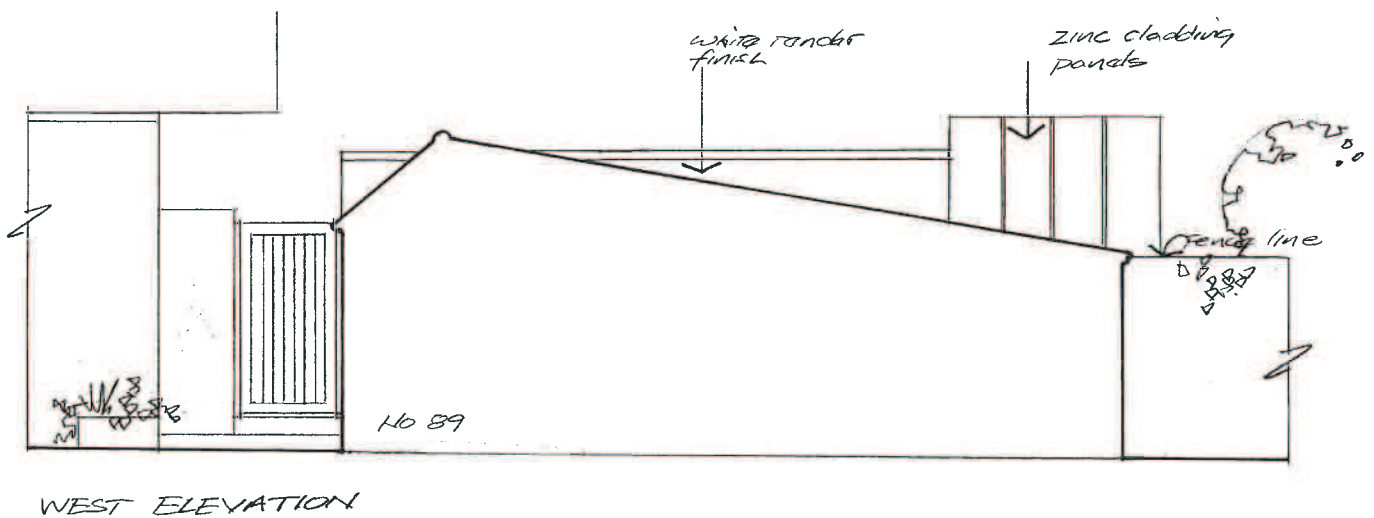

**mk**rarchitects

Title: Proposed East Elevation  
Drawing No. 179/PA/14 Rev

Scale: 1:50  
Date 18/12/13

The Studio 57 Somerset Road London SW11 9 5HT  
Tel 020 8942 7712 / 07778 851 904  
Email: mike@mkarchitects.co.uk

Project: 87 Cottenham Park Road  
LONDON, SW20 0DR

**mkr architects**

Title: Proposed East Elevation - Summer House  
Drawing No: 179/PA/16 Rev

Scale: 1:50  
Date: 18/12/13

The Studio 57 Somerset Road London SW19 5HT  
Tel: 020 8542 7712 / 07778 651 904  
Email: mkr@mkrarchitects.co.uk