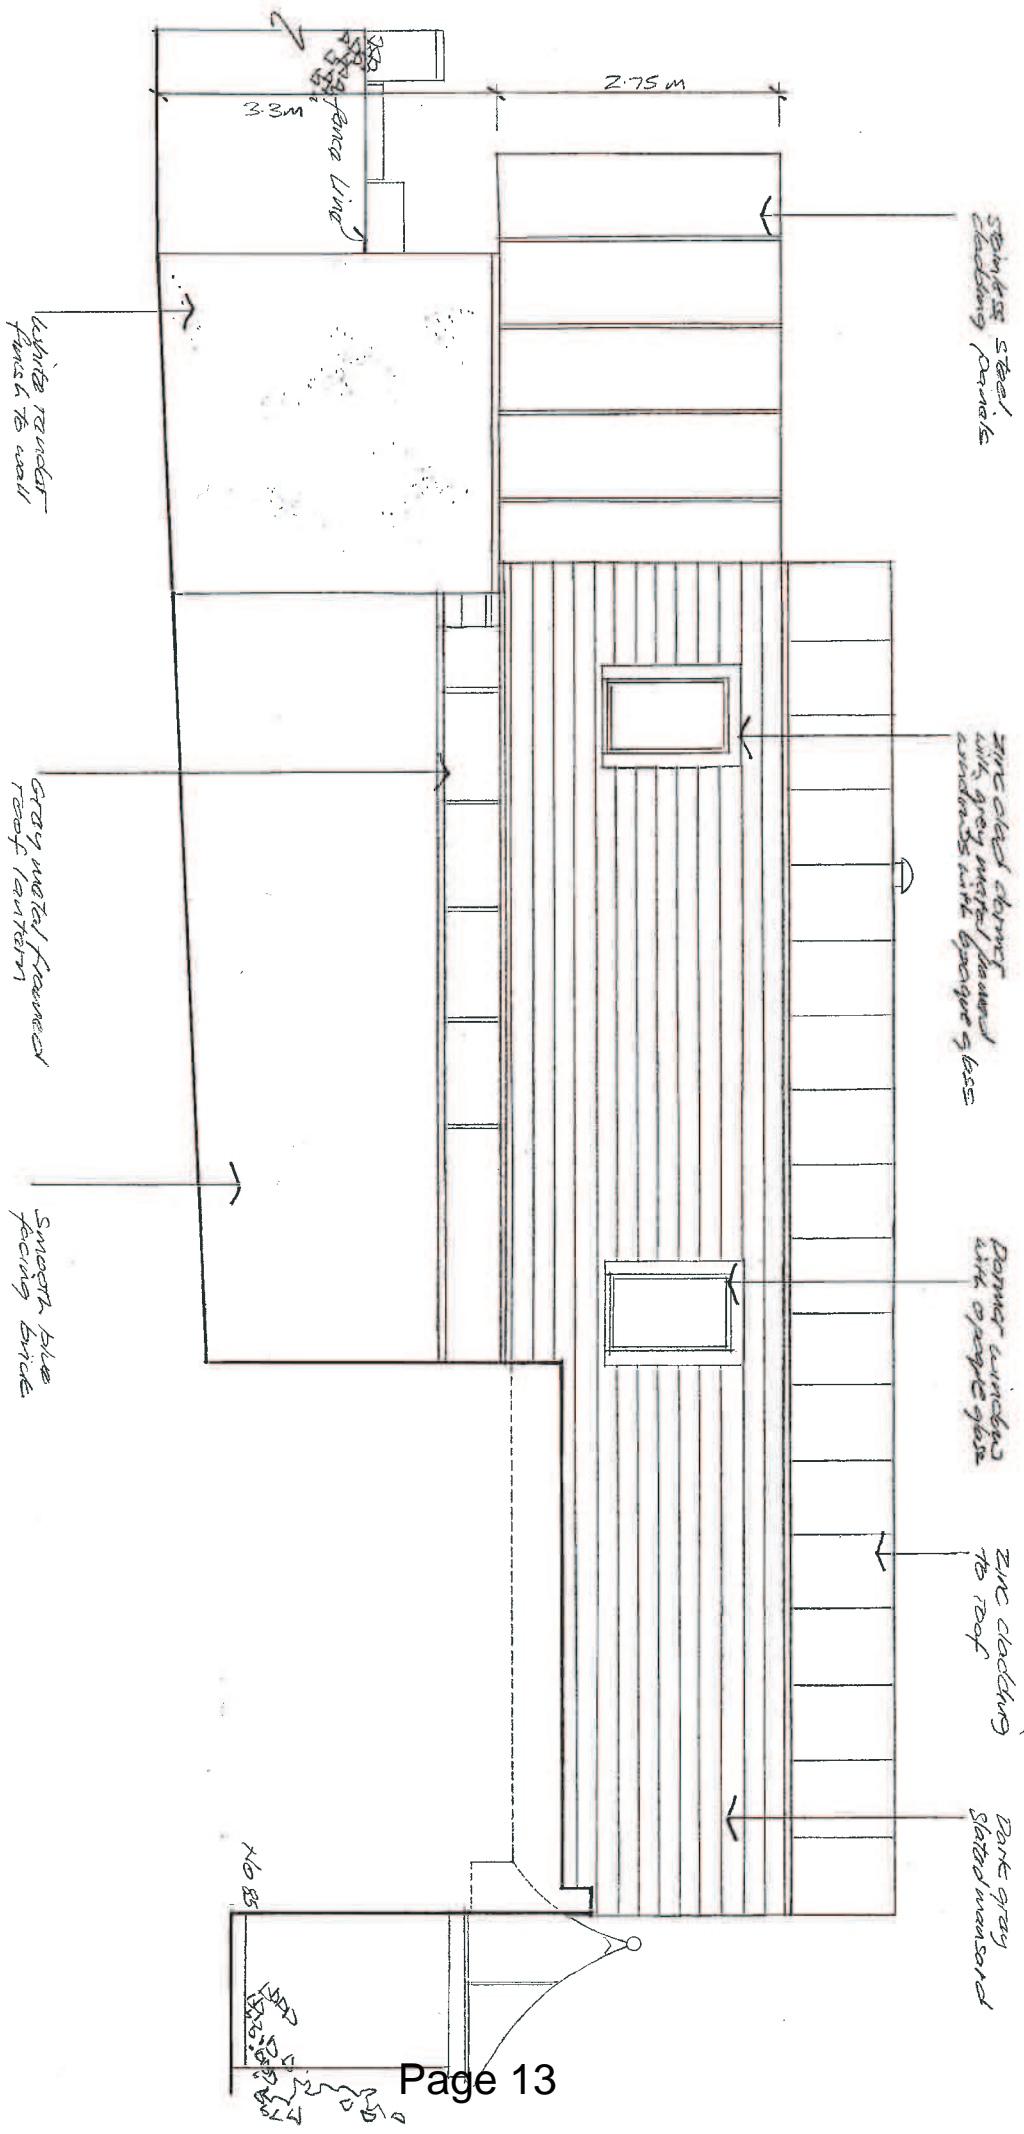

Project: 87 Cottenham Park Road
LONDON, SW20 0DR

mkrarchitects

Title: Proposed East Elevation
Drawing No. 179/PA/14 Rev

Scale: 1:50
Date 18/12/13

The Studio 57 Somerset Road London SW11 9 5HT
Tel 020 8942 7712 / 07778 851 904
Email: mike@mkarchitects.co.uk