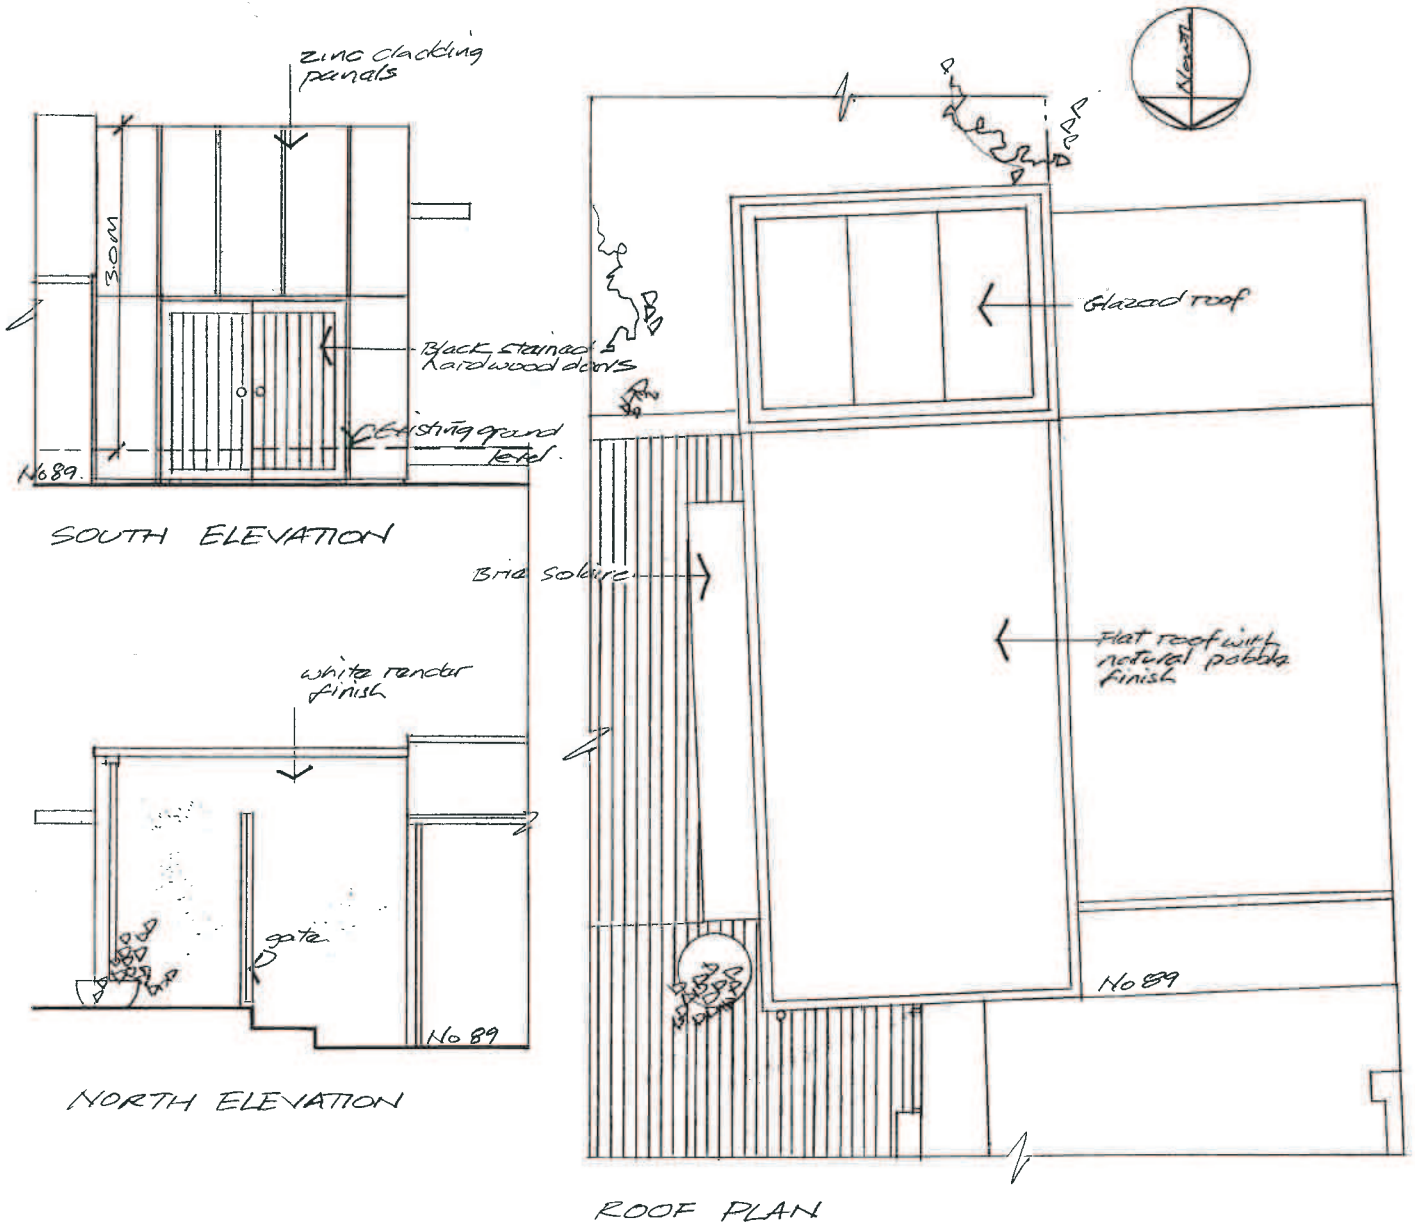

**mk**rarchitects

Title: Proposed East Elevation  
Drawing No. 179/PA/14 Rev

Scale: 1:50  
Date 18/12/13

The Studio 57 Somerset Road London SW11 9 5HT  
Tel 020 8942 7712 / 07778 851 904  
Email: mike@mkarchitects.co.uk

Project: 87 Cottenham Park Road  
LONDON, SW20 0DR

**mkr architects**

Title: Proposed East Elevation - Summer House  
Drawing No: 179/PA/16 Rev

Scale: 1:50  
Date: 18/12/13

The Studio 57 Somerset Road London SW19 5HT  
Tel: 020 8542 7712 / 07778 651 904  
Email: mkr@mkrarchitects.co.uk