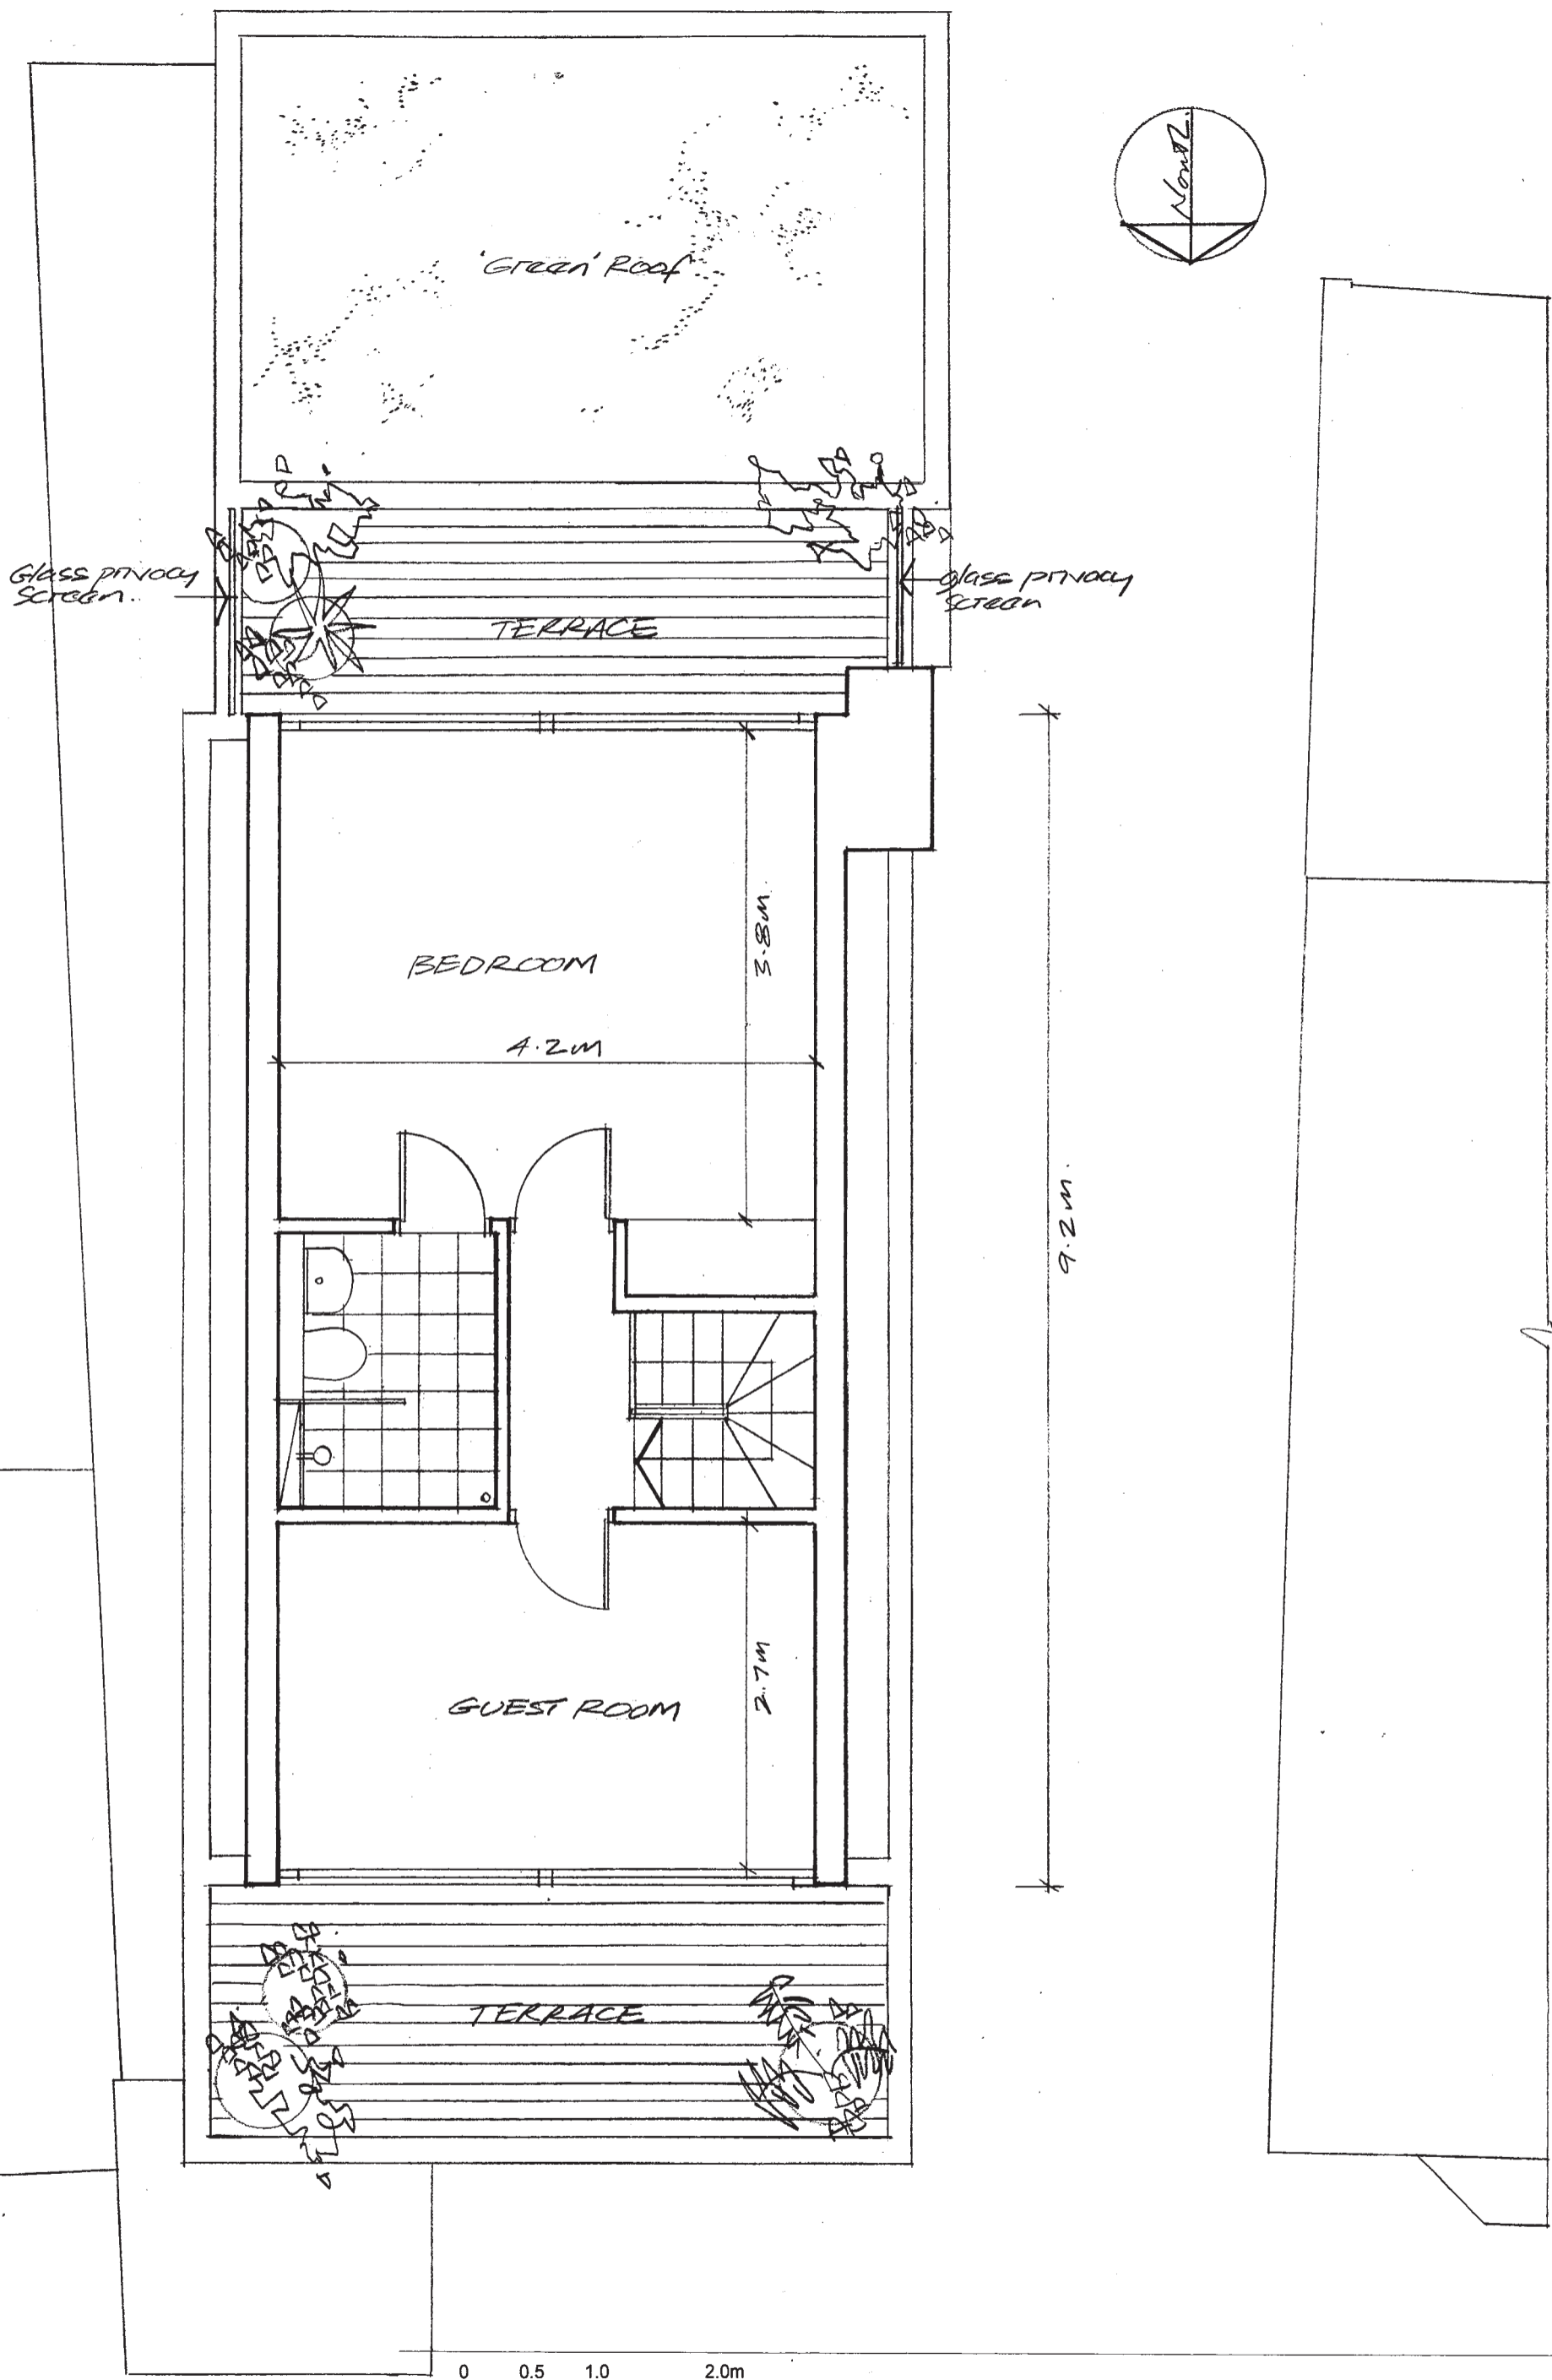

Project: 87 COTTENHAM PARK ROAD
LONDON, SW20 0DR

Title: Proposed First Floor Plan

Drawing No. 179/RPA/10 Rev.

Page 207

Scale: 1:50 @ A3

Date: 27/04/15

mkrarchitects

The Studio 57 Somerset Road London SW19 5HT
Tel 020 8542 7712 / 07778 651 904
Email: mike@mkrarchitects.co.uk

Project: 87 COTTENHAM PARK ROAD
LONDON, SW20 0DR

Title: Proposed Second Floor Plan

Drawing No. 179/RPA/11

Rev.

Scale: 1:50 @ A3

Date: 27/04/15

mkrarchitects

The Studio 57 Somerset Road London SW19 5HT
Tel 020 8542 7712 / 07778 651 904
Email: mike@mkrarchitects.co.uk

0 0.5 1.0 2.0m

Project: 87 COTTENHAM PARK ROAD
LONDON, SW20 0DR

mkrarchitects

Title: Proposed Roof Plan Page 209 Scale: 1:50 @ A3

Drawing No. 179/RPA/12

Rev.

Date: 27/04/15

The Studio 57 Somerset Road London SW19 5HT
Tel 020 8542 7712 / 07778 651 904
Email: mike@mkrarchitects.co.uk