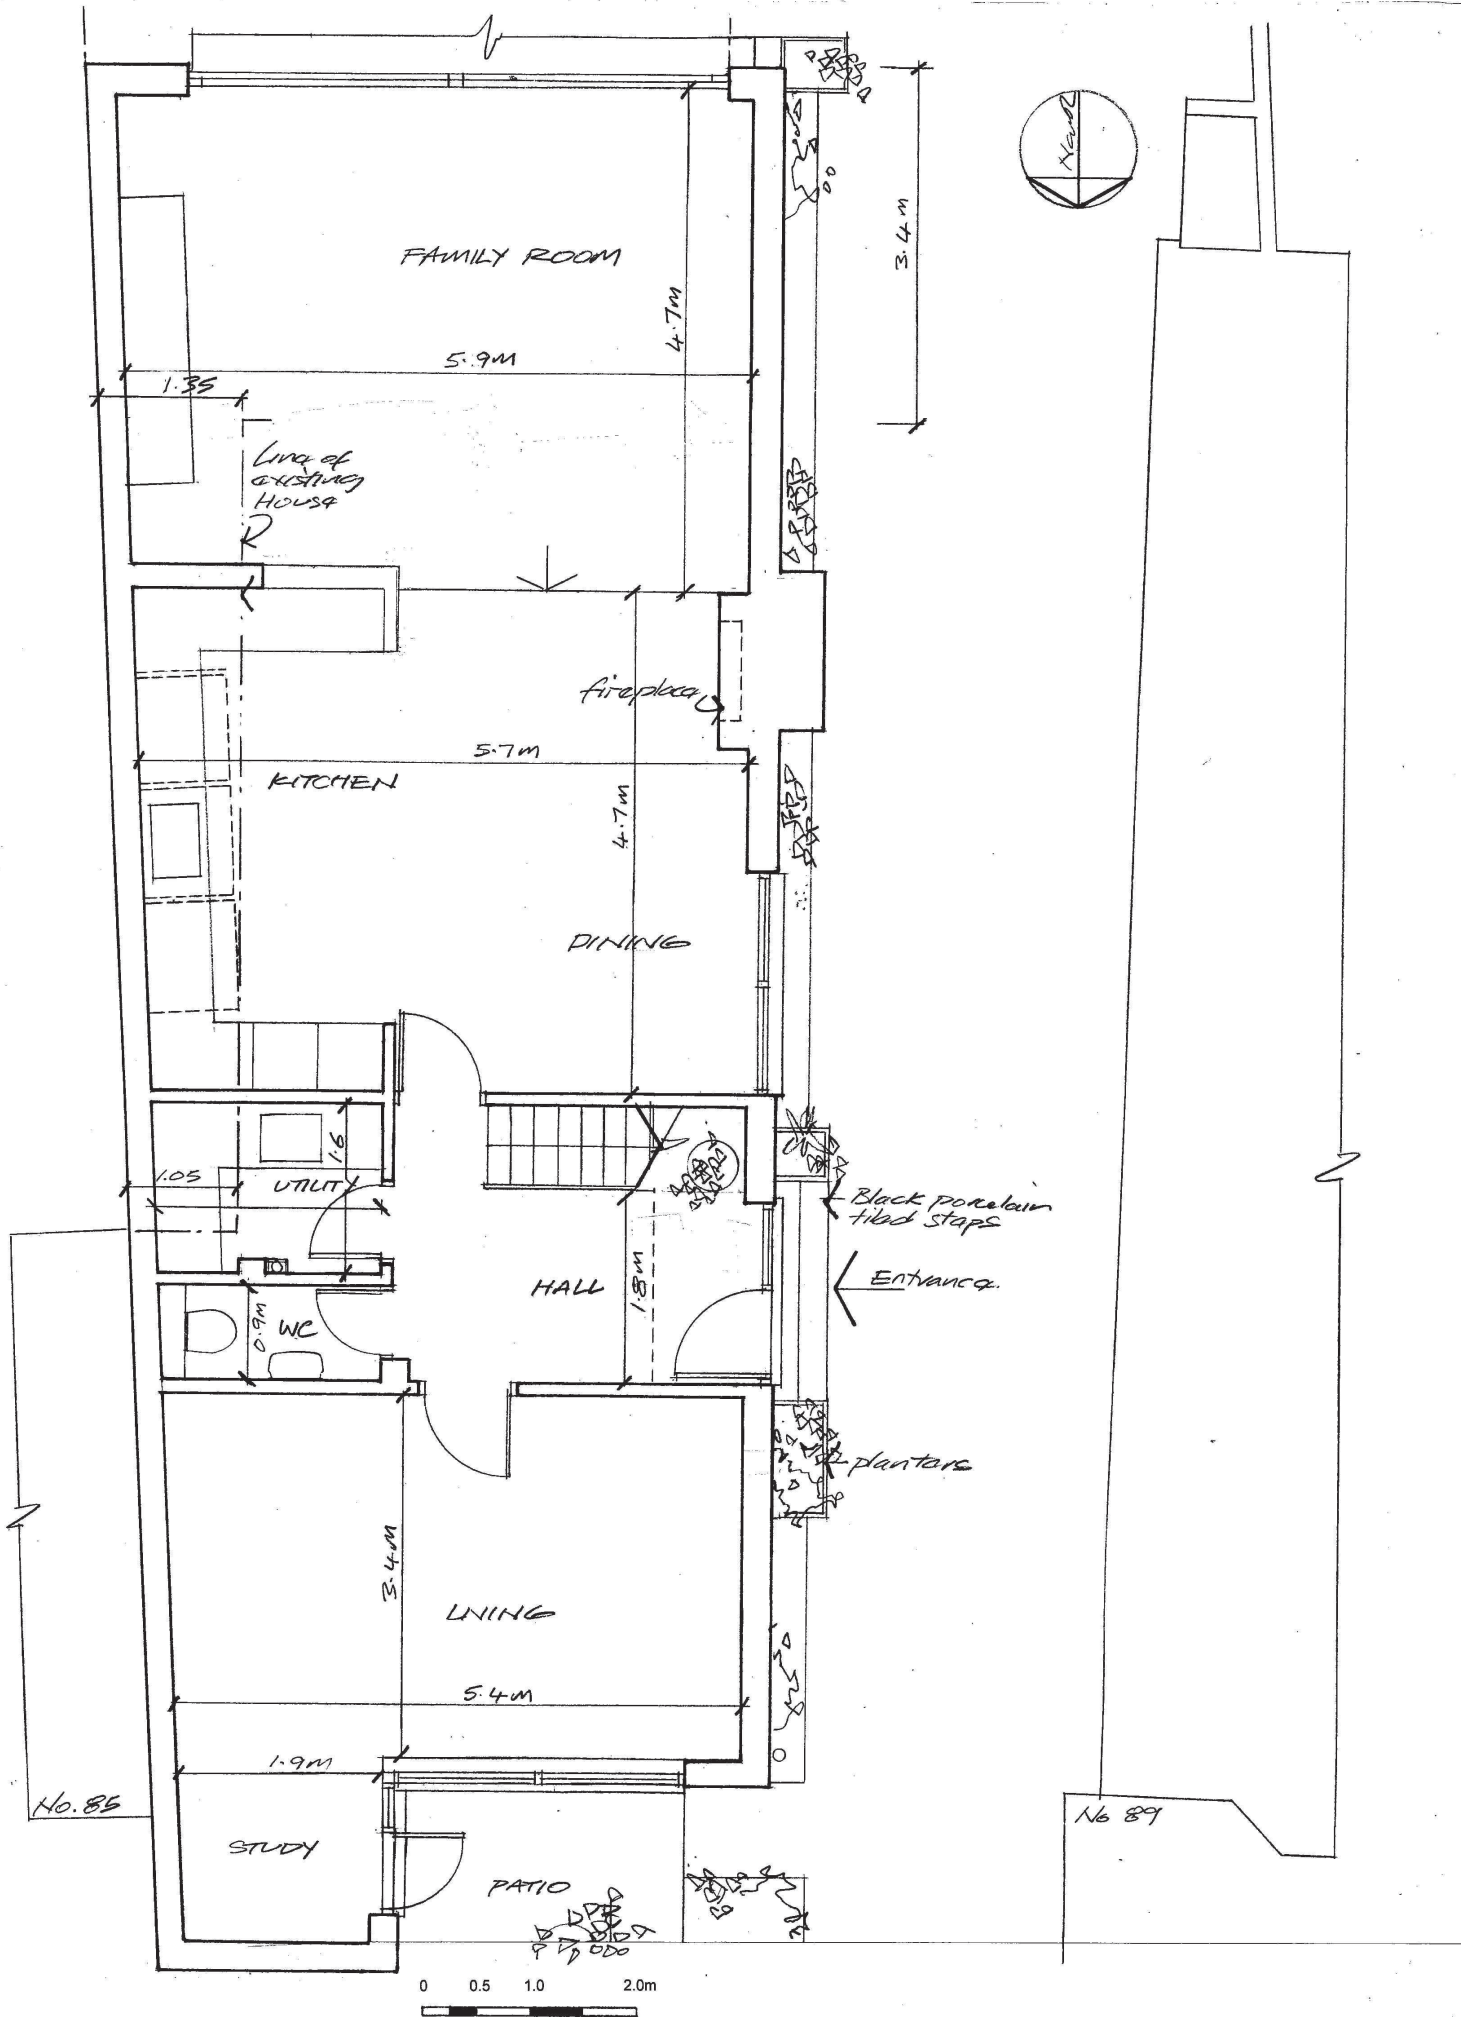

Drawing No. **179/RPA/19**

Rev.

Date: **30/04/15**

Email: mike@mkrarchitects.co.uk

Project: 87 COTTENHAM PARK ROAD
LONDON, SW20 0DR

Page 206

Title: Proposed Ground Floor Plan

Scale: 1:50 @ A3