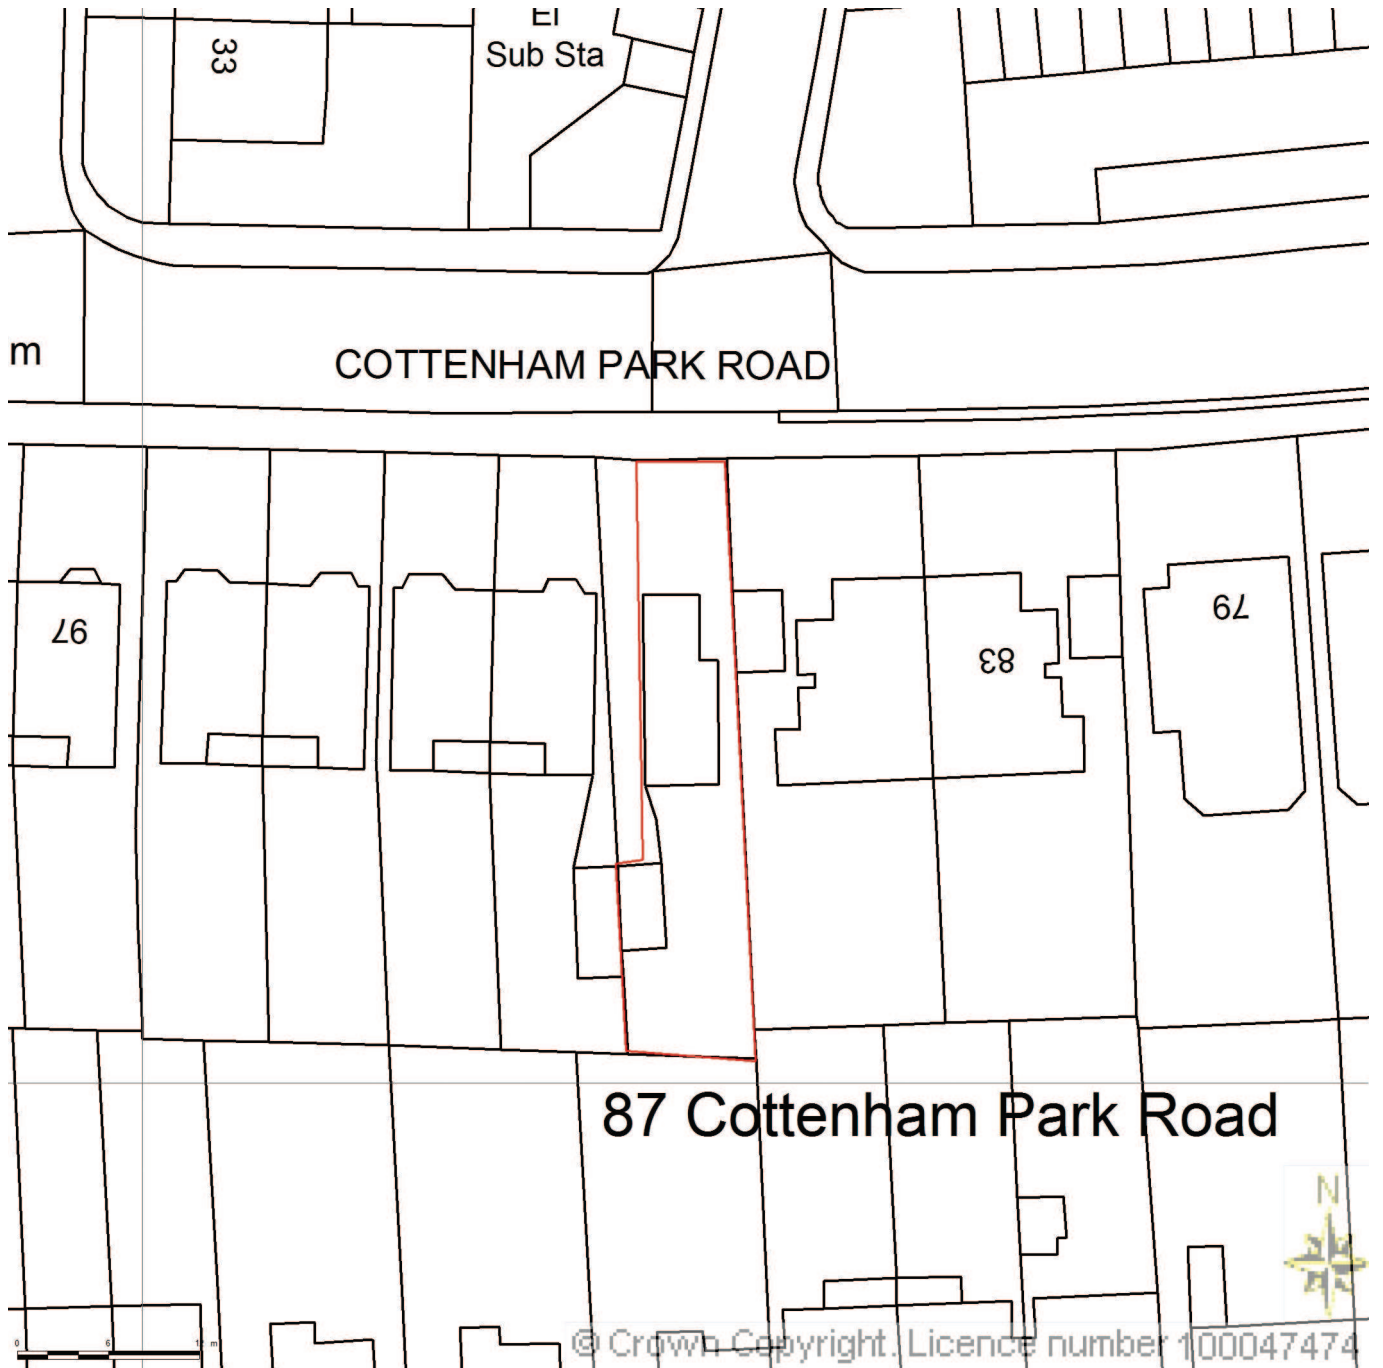

Page 293

This map is based on Ordnance Survey material with the permission of Ordnance Survey on behalf of HMSO. Unauthorised reproduction infringes Crown Copyright and may lead to prosecution or Civil proceedings. London Borough of Merton 100019259. 2012.

87 Cottenham Park Rd

Scale 1/1250

London Borough of Merton
100 London Road
Morden
Surrey
SM4 5DX

Date 1/9/2015

DEVELOPMENT CONTROL

Project: **87 Cottenham Park Road**
LONDON, SW20 0DR

m k r a r c h i t e c t s

Title: **Location/Site Plan**

Scale: 1:500

The Studio 57 Somerset Road London SW19 5HT

Drawing No. **179/PA/01** Rev.

Date: **19/01/20** **Page 204**

Tel 020 8542 7712 / 07778 651 904

Email: mike@mkrarchitects.co.uk