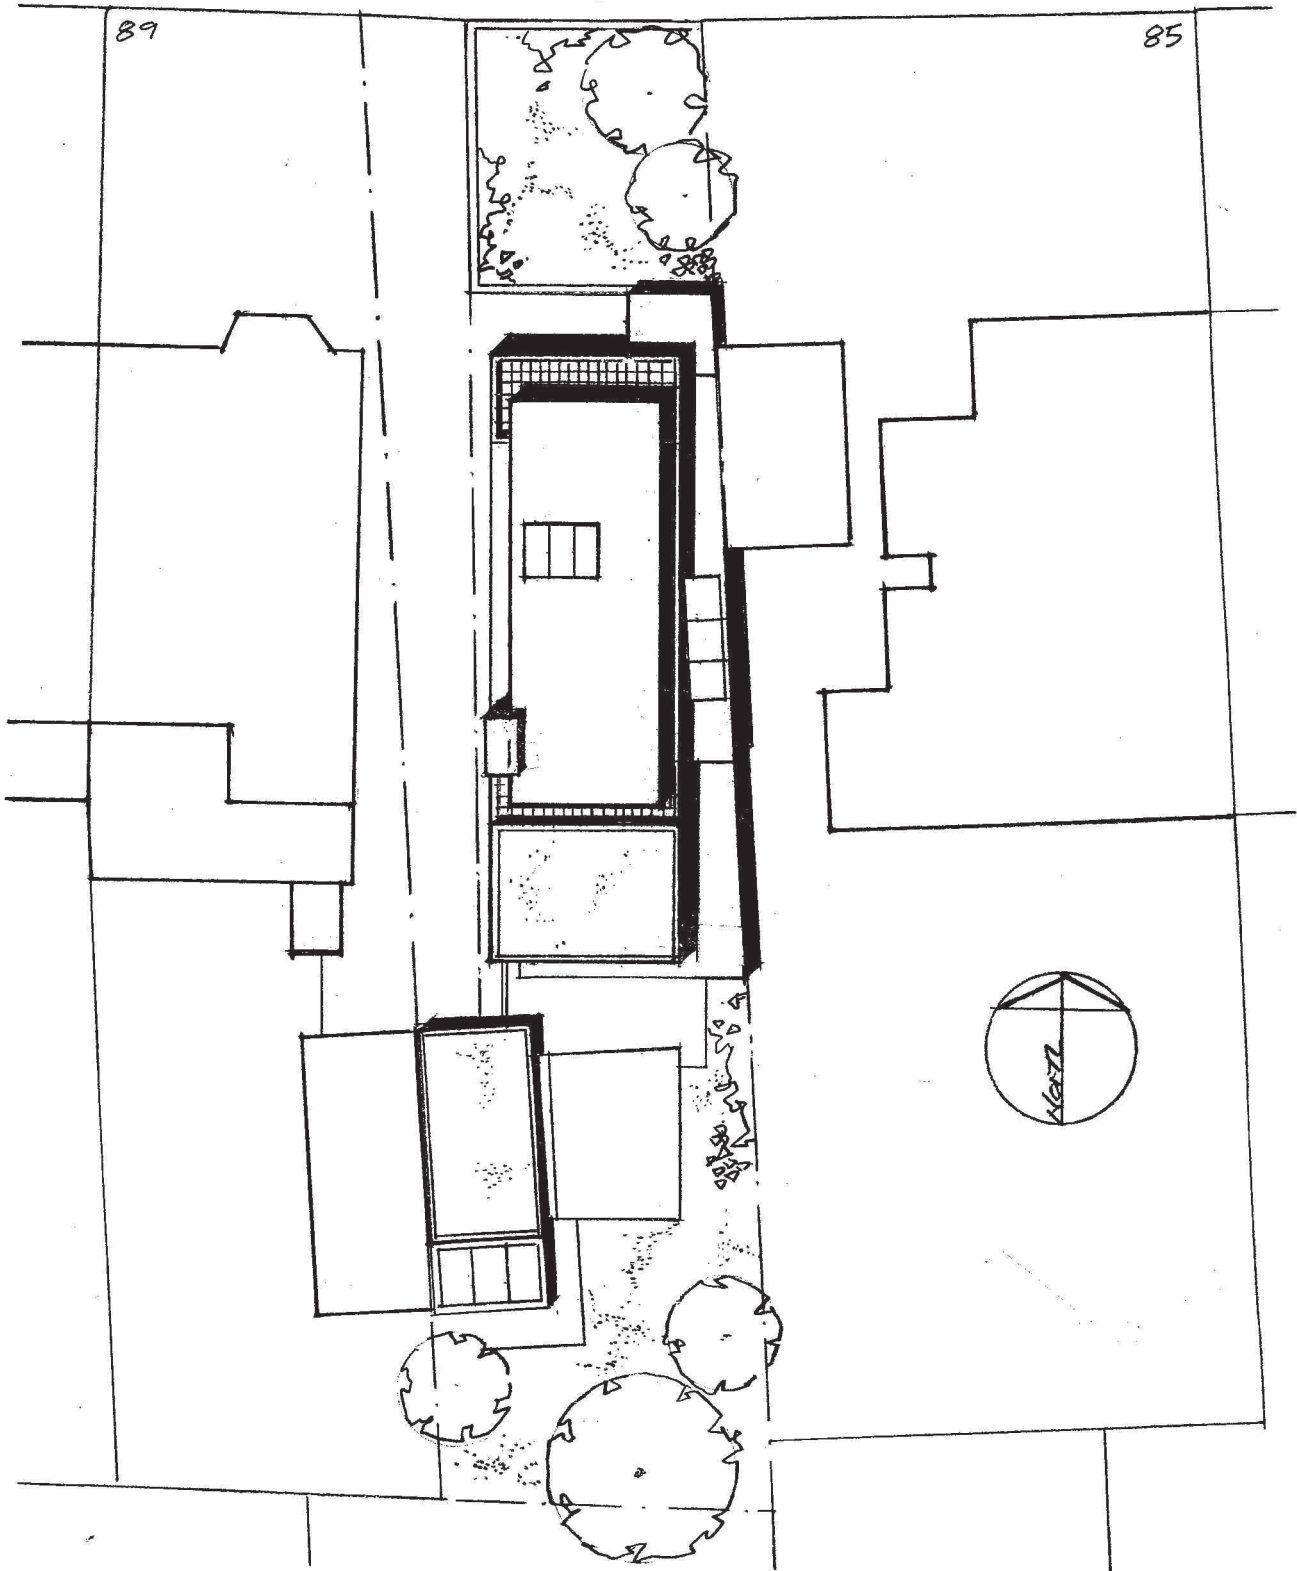

COTTENHAM PARK ROAD

Project: **87 Cottenham Park Road**
LONDON, SW20 0DR

mkrarchitects

Title: **Proposed Block Plan**

Scale: **1:200 @ A2**

The Studio 57 Somerset Road London SW19 5HT
Tel 020 8542 7712 / 07778 651 904

Drawing No. **179/RPA/19**

Rev.

Date: **30/04/15**

Email: mike@mkrarchitects.co.uk