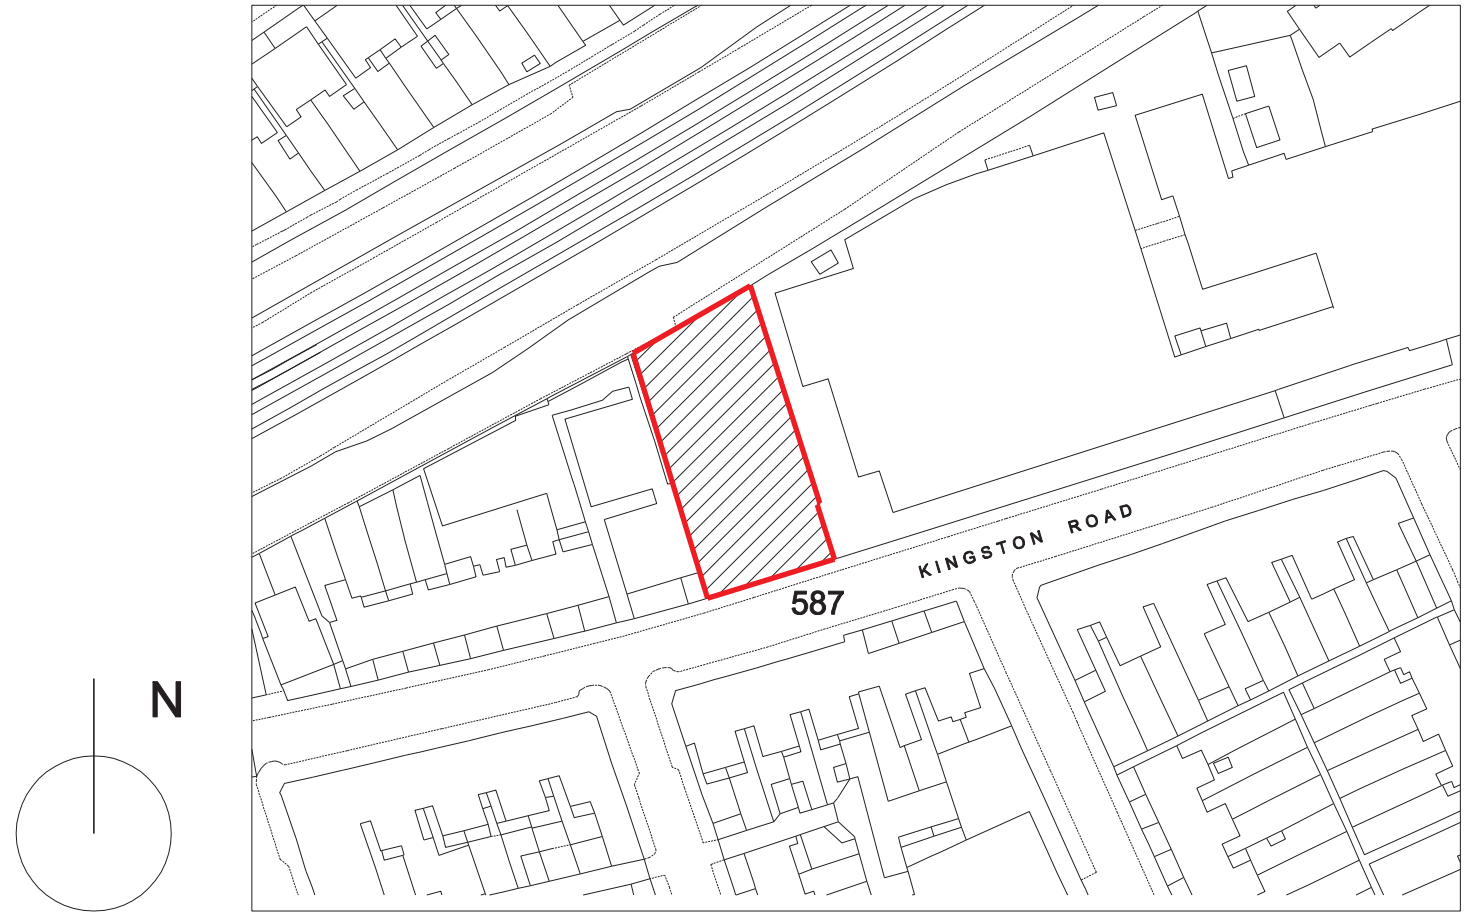

Page 177

This map is based on Ordnance Survey material with the permission of Ordnance Survey on behalf of HMSO. Unauthorised reproduction infringes Crown Copyright and may lead to prosecution or Civil proceedings. London Borough of Merton 100019259. 2012.

587 Kingston Road

Scale 1/1250

Date 10/3/2015

London Borough of Merton
100 London Road
Morden
Surrey
SM4 5DX

DEVELOPMENT CONTROL

Location plan - scale 1:1250 @ A3 / 1:2500 @ A4

**Robin Walker
Architects**

11 Glenthorne Road
London W6 0LH
ph - 020 7729 9224

tel:

e-mail

info@robin-walker.co.uk

587 KINGSTON ROAD, SW20 8SA

location plan

PP-001

JOB NO: 072

SCALE: 1:1250 @A3 1:2500 @A4