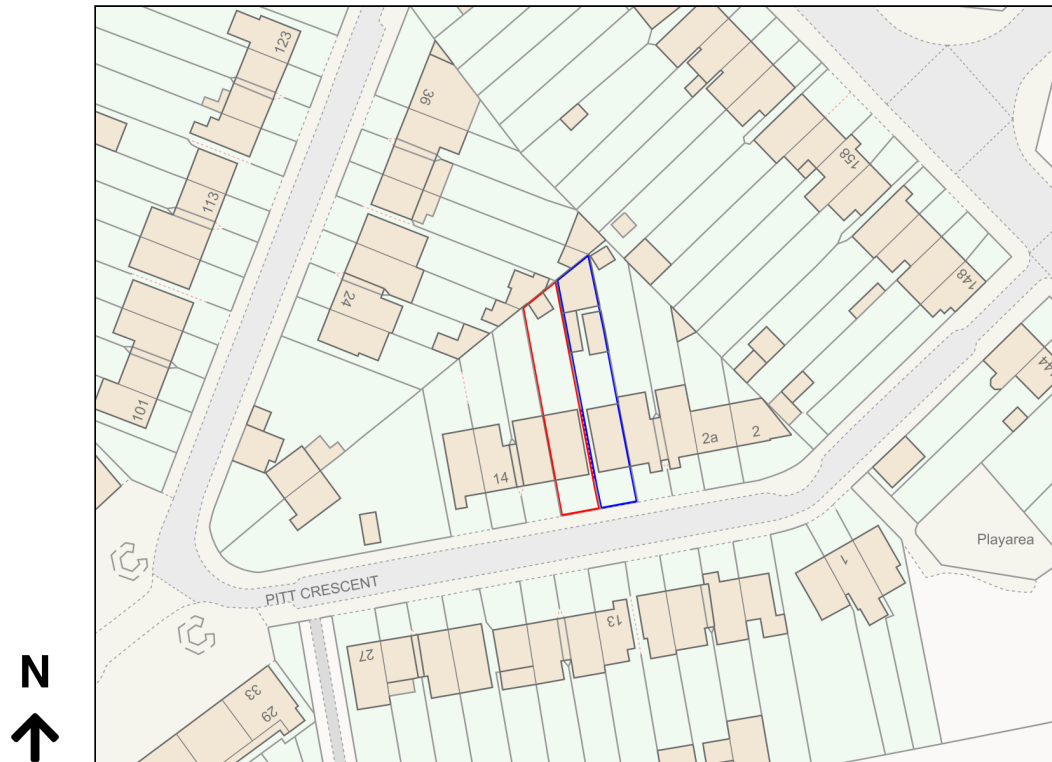

Location Plan

Site Address: 10, Pitt Crescent, Wimbledon Park, London, SW19 8HS

Date Produced: 03-Apr-2024

Scale: 1:1250 @A4

Page 21

Planning Portal Reference: PP-12946312v1

This page is intentionally left blank