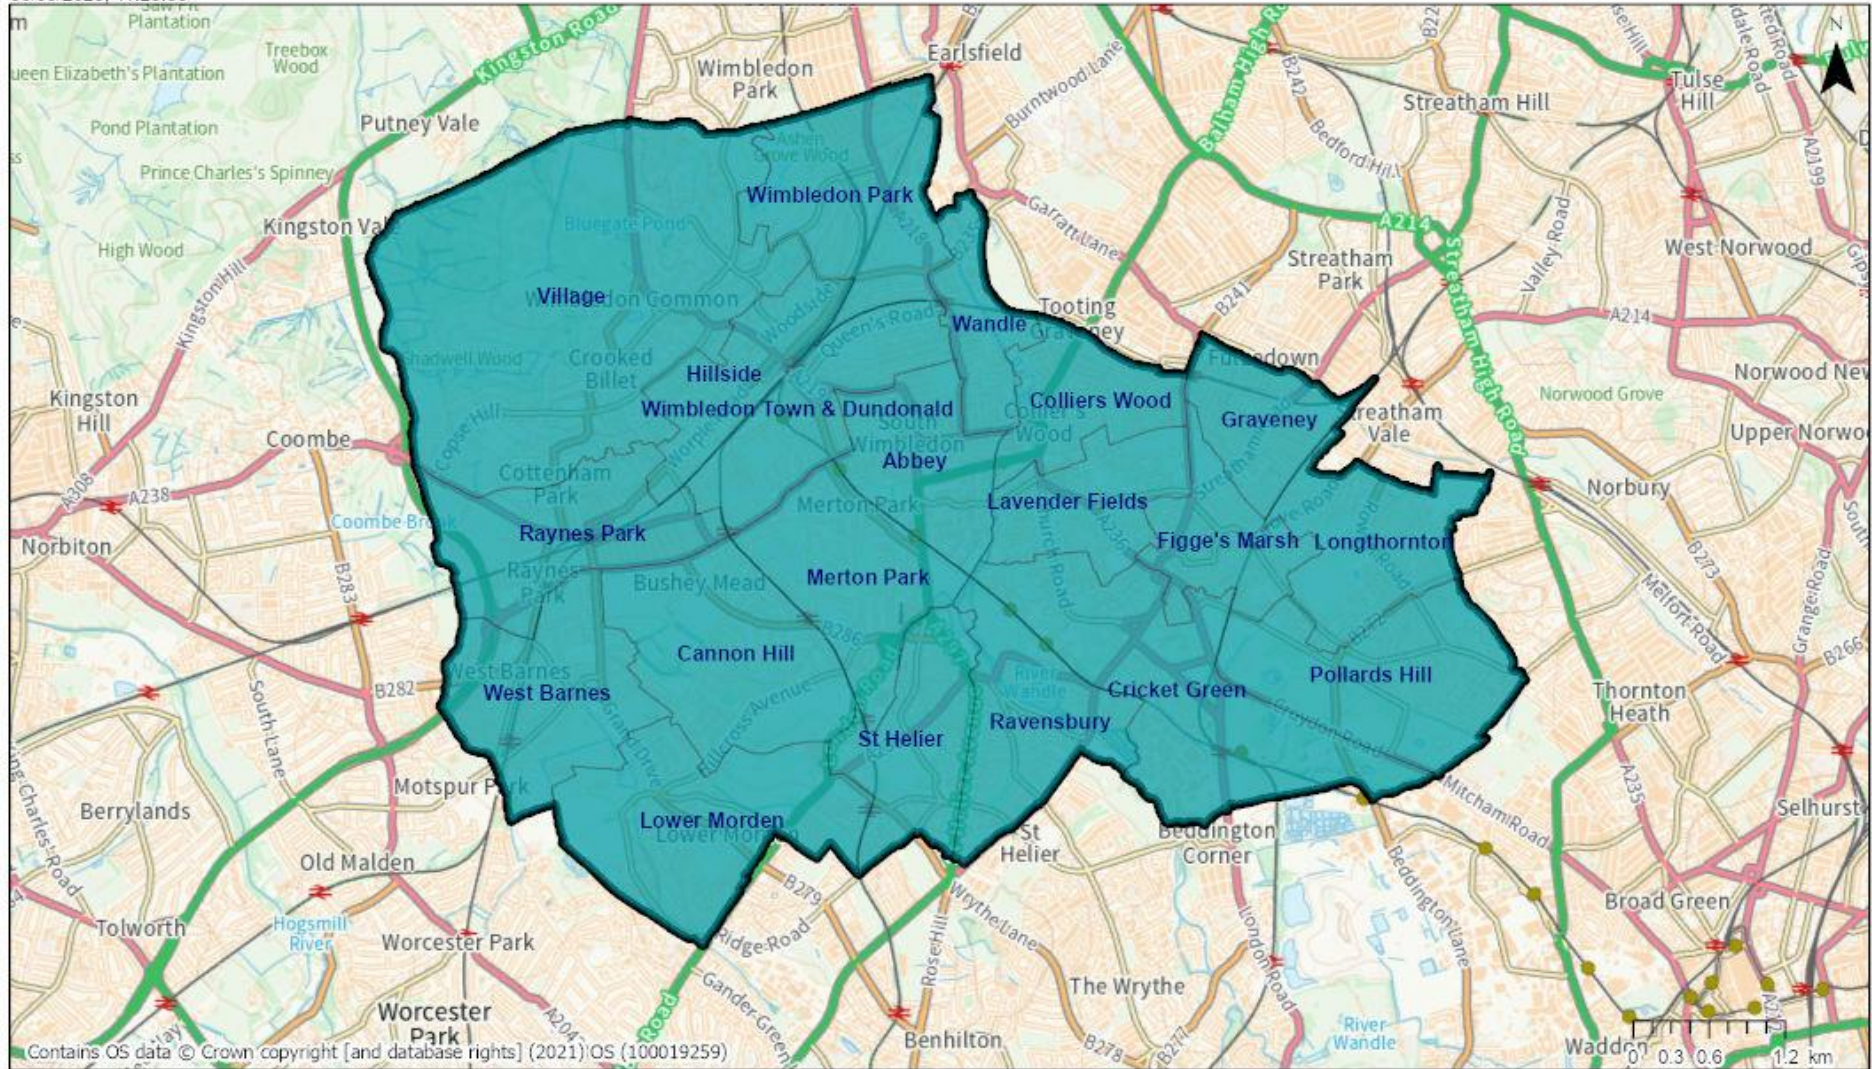

Appendix 6 - London Borough of Merton

06/03/2023, 11:25:50

Contains OS data © Crown copyright [and database rights] (2021) OS (100019259)

Scale: 1:52,913

Legend

-  Merton Ward Boundaries
-  Merton Borough Boundary