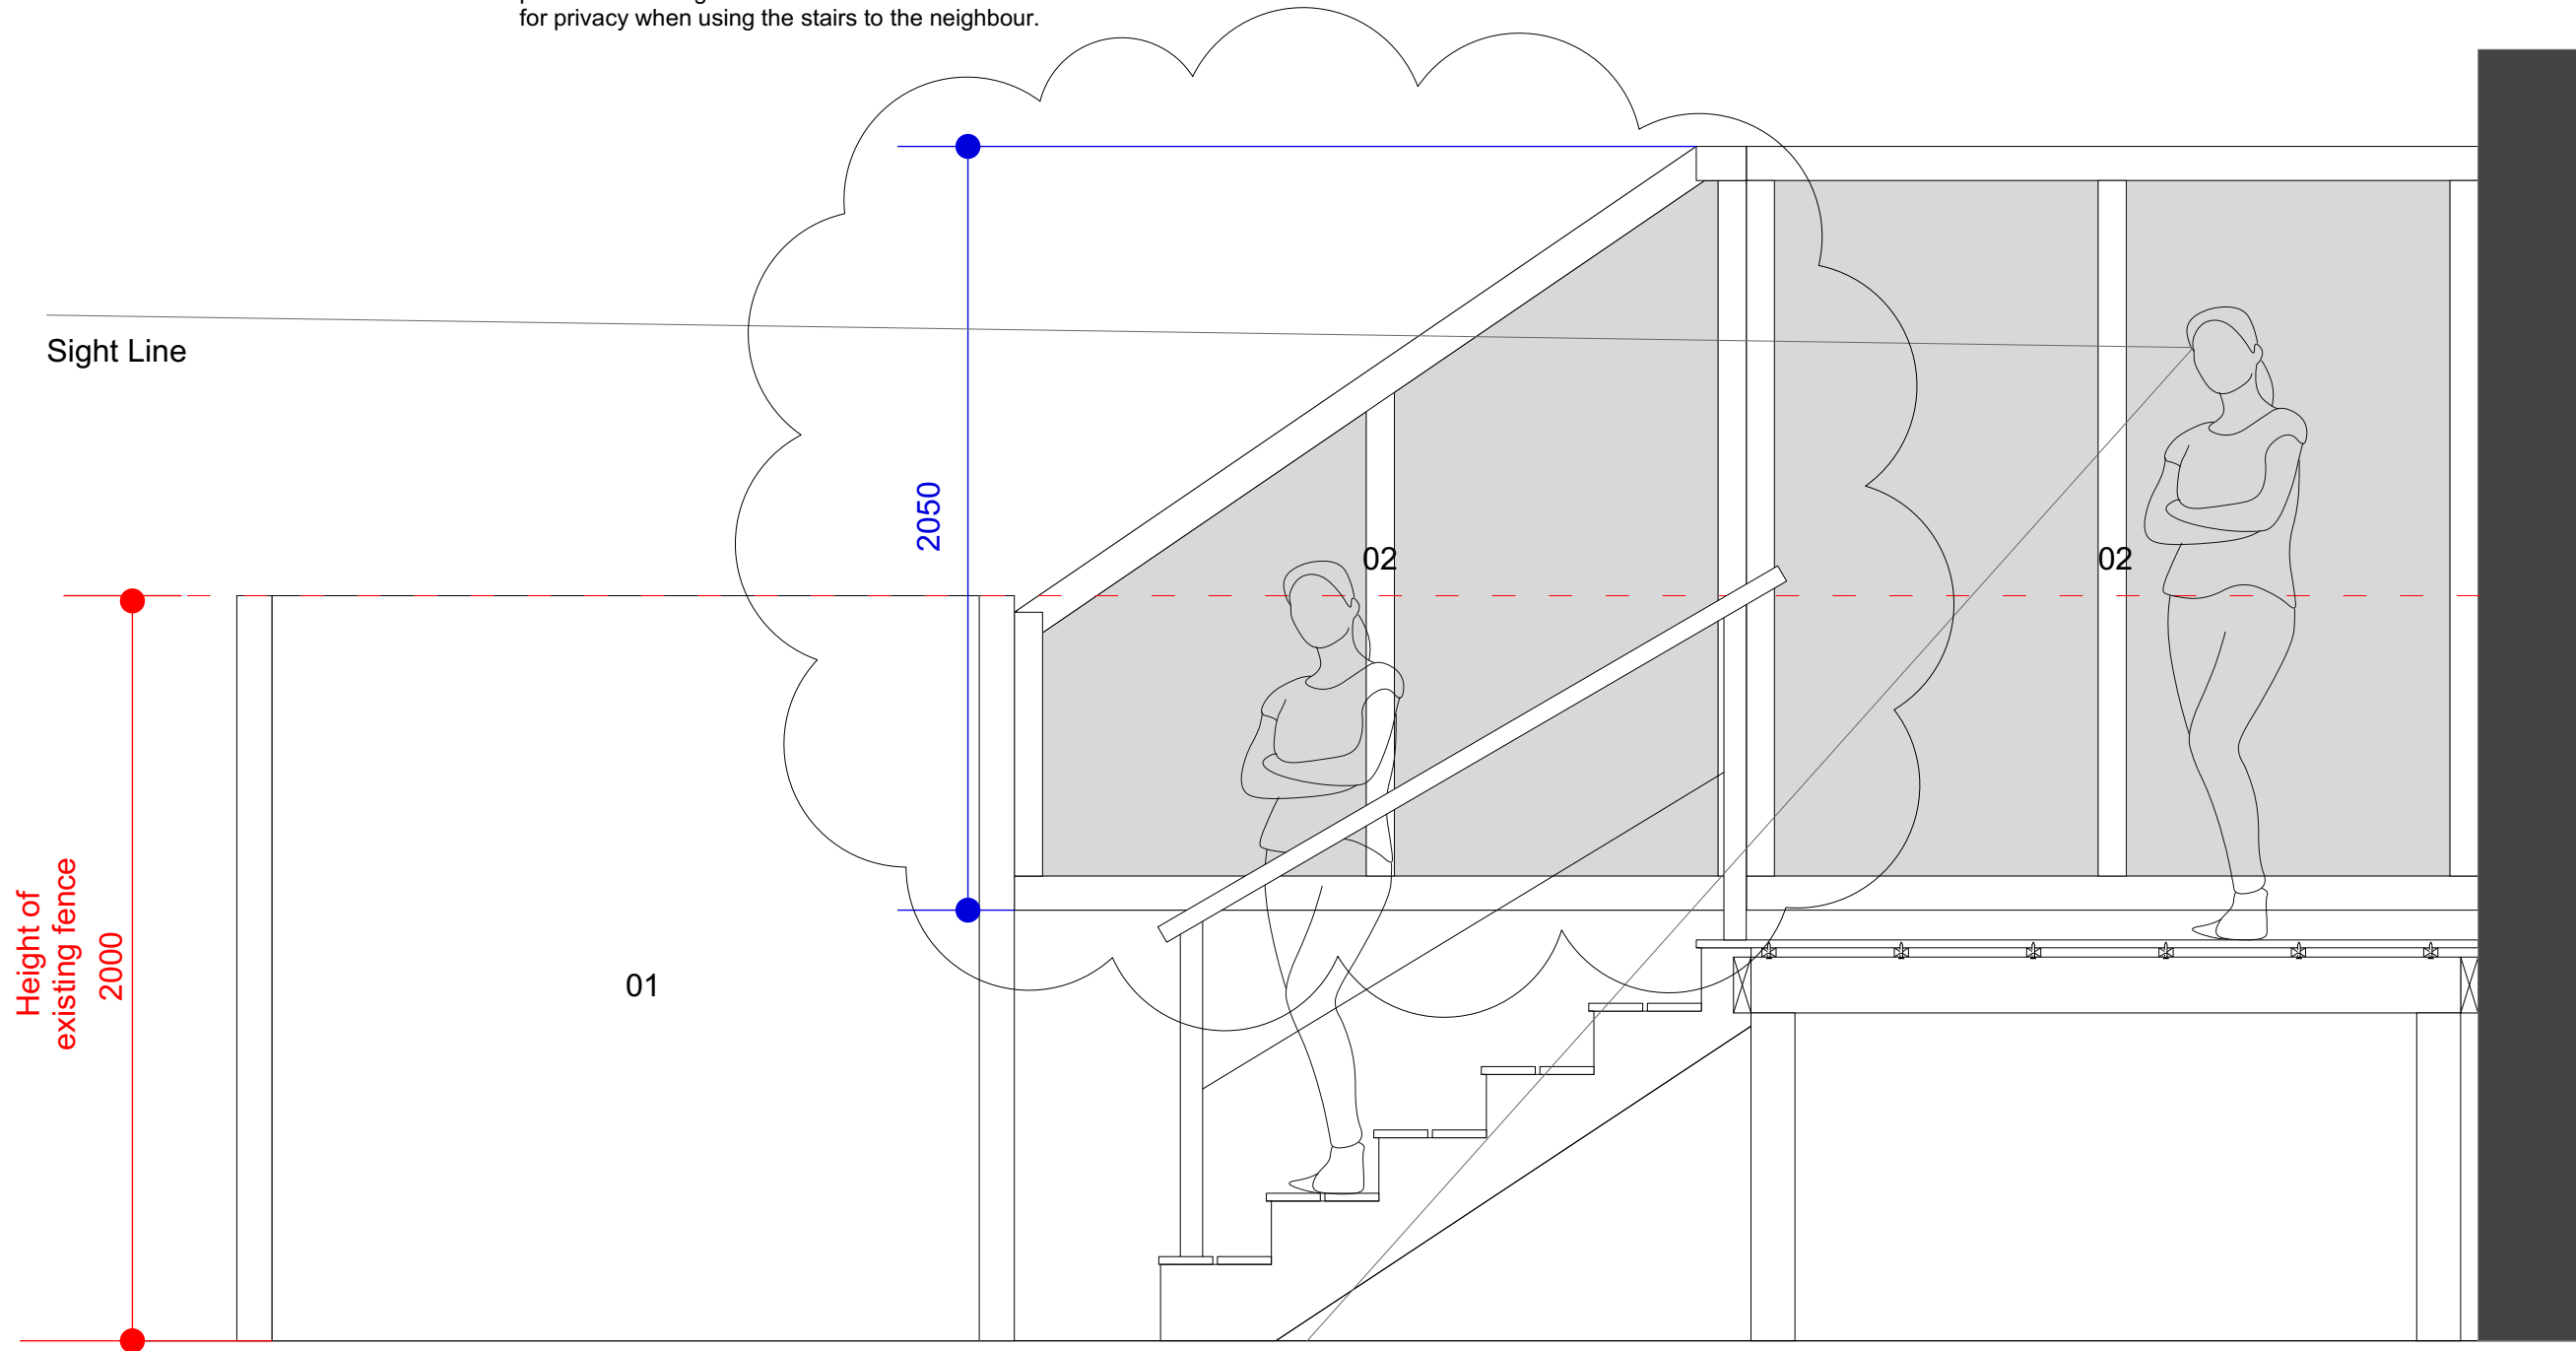

REVISION: Additional privacy screen added to address concerns of neighbouring privacy when using new stairs on the deck. This should address overlooking concerns and look visually appealing for the neighbouring property. This panel would be angled and run in parallel to the angle of the stairs. This will allow for privacy when using the stairs to the neighbour.

Page 373

- 01 Existing Timber Fence
- 02 New Privacy Screen

A	11/02/21
B	26/03/21
C	
D	
E	
F	
G	
H	

Drawing Title	
Privacy Screen Detail	
Client	
Dan and Lizzie Bloxham	
Job Title and Address	
52 Parkway, Merton	

CH Architectural Designer		
Issue Date	Scale @ A3	Scale @ A1
26/03/21	1:20	1:10
Drawing No	Rev	Status
006	B	Planning

This page is intentionally left blank