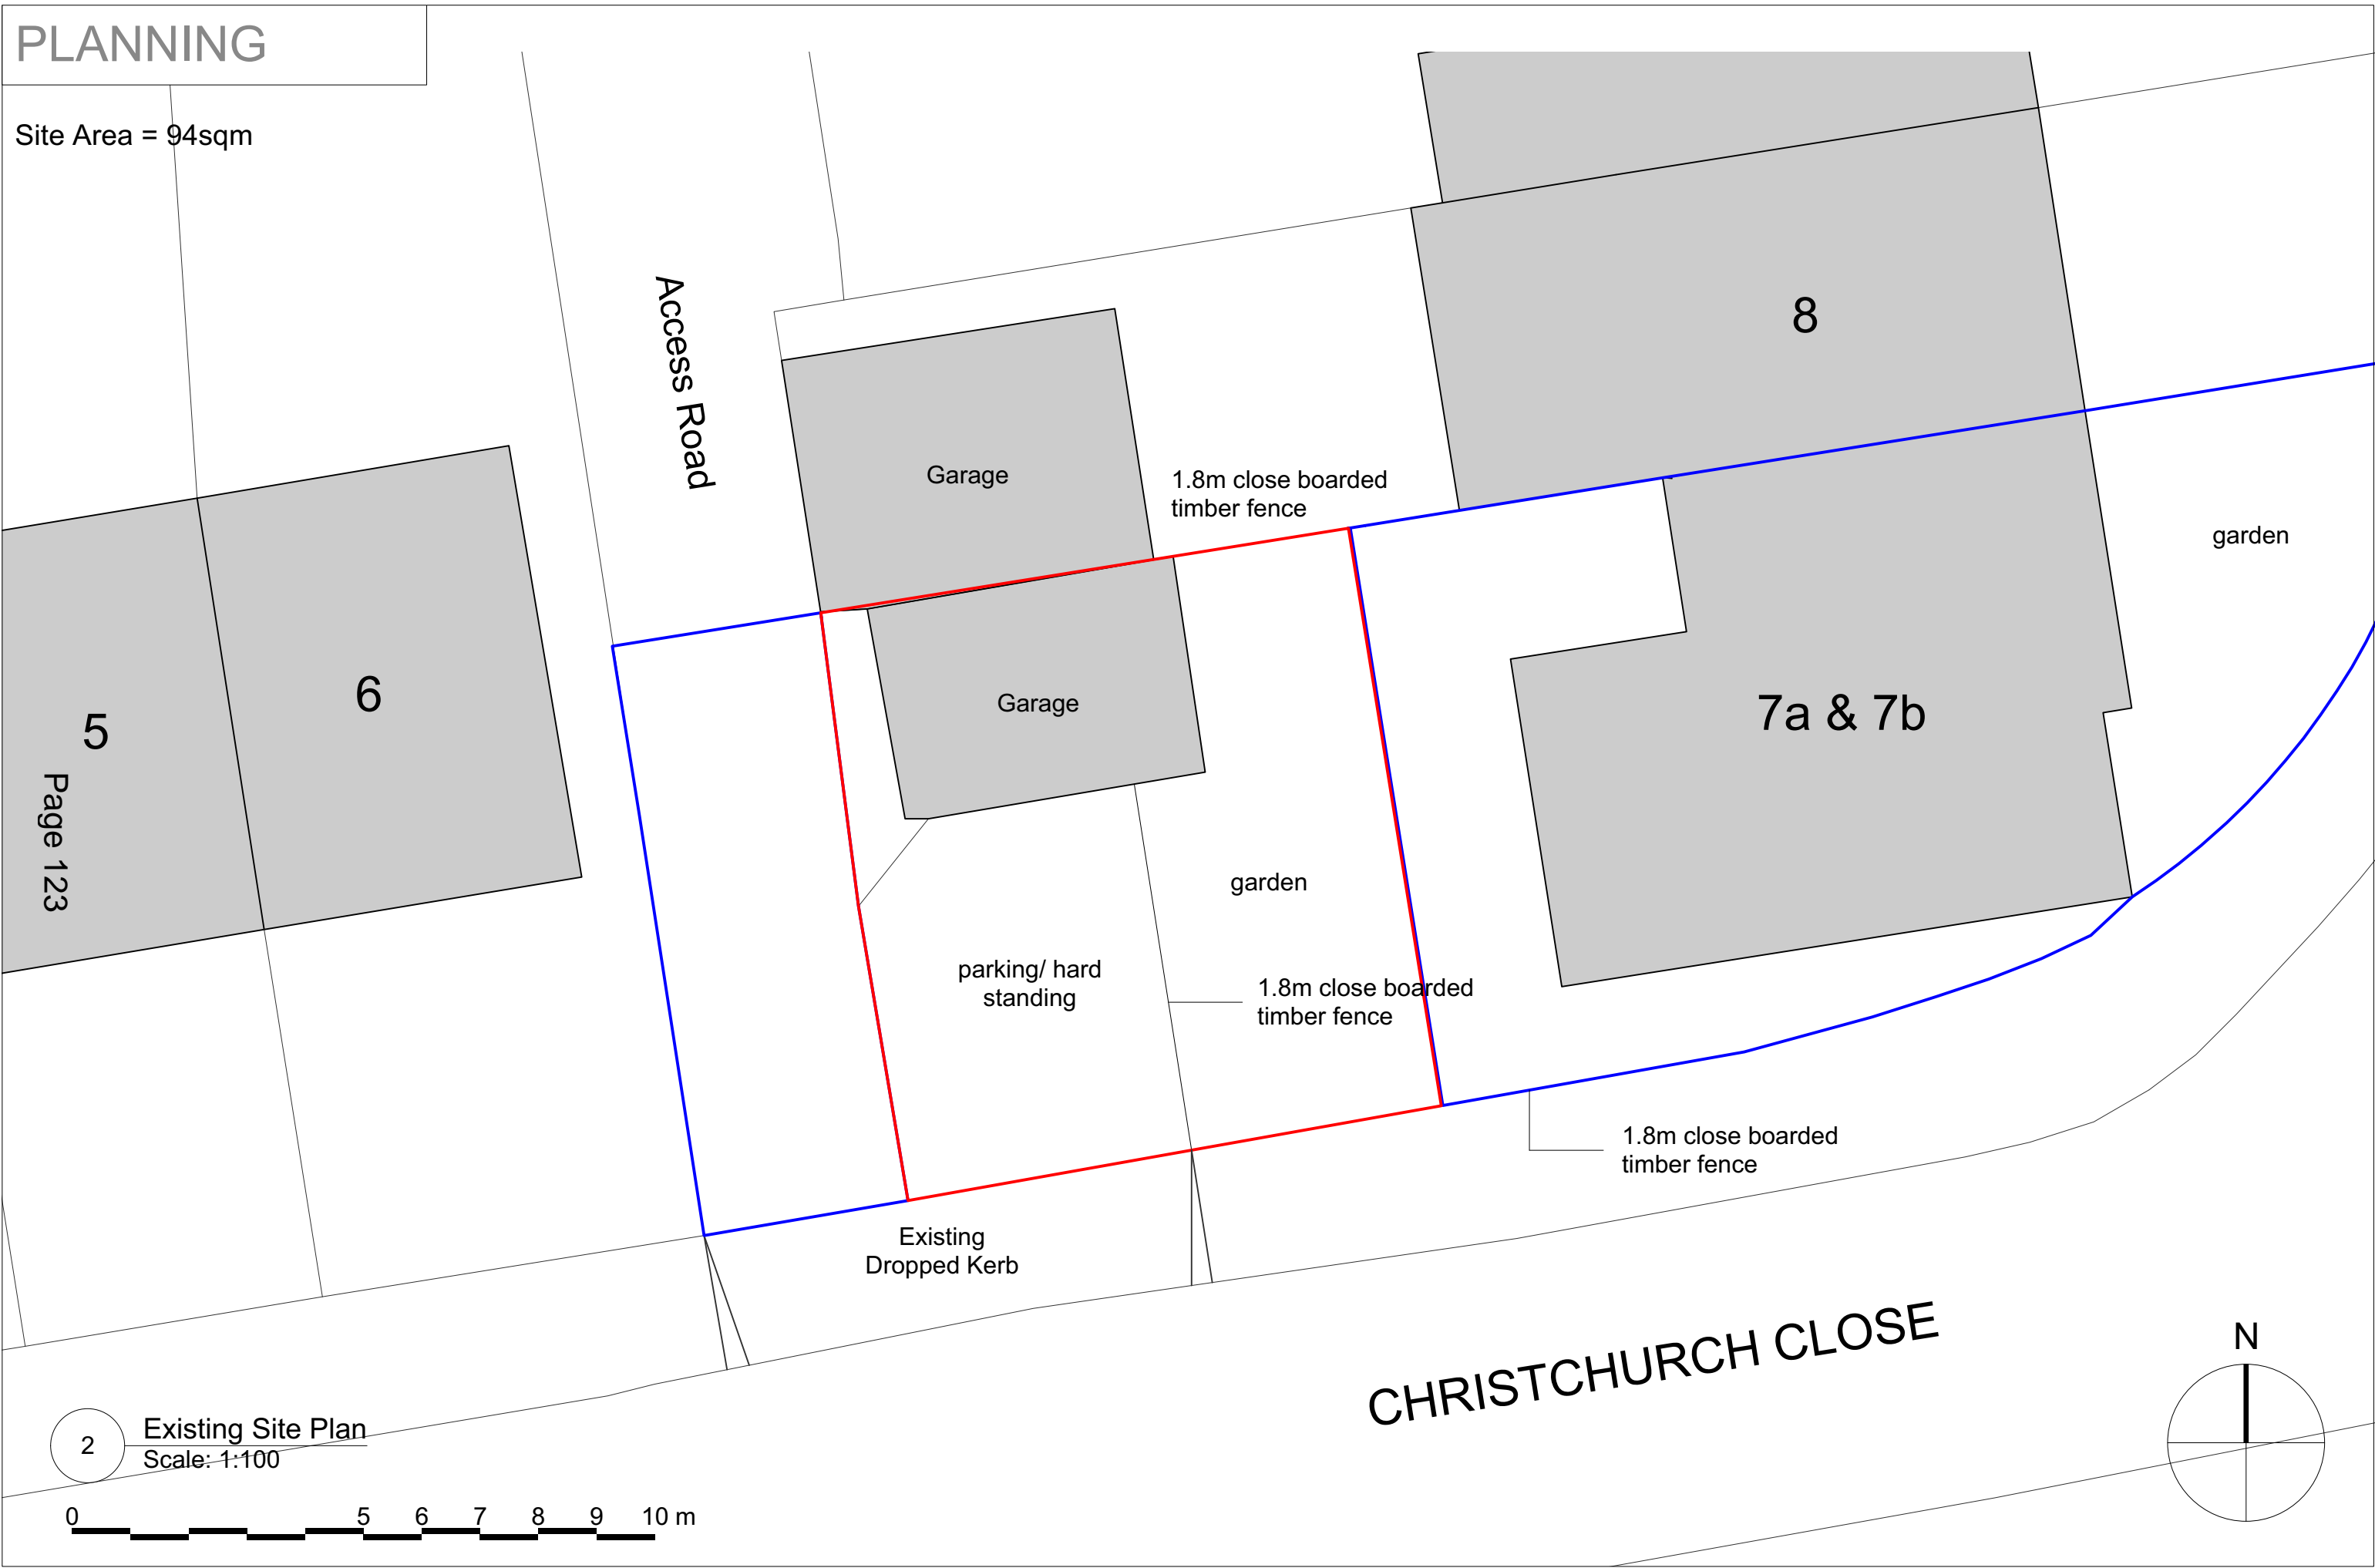

PLANNING

Site Area = 94sqm

Page 123

2 Existing Site Plan
Scale: 1:100

This page is intentionally left blank