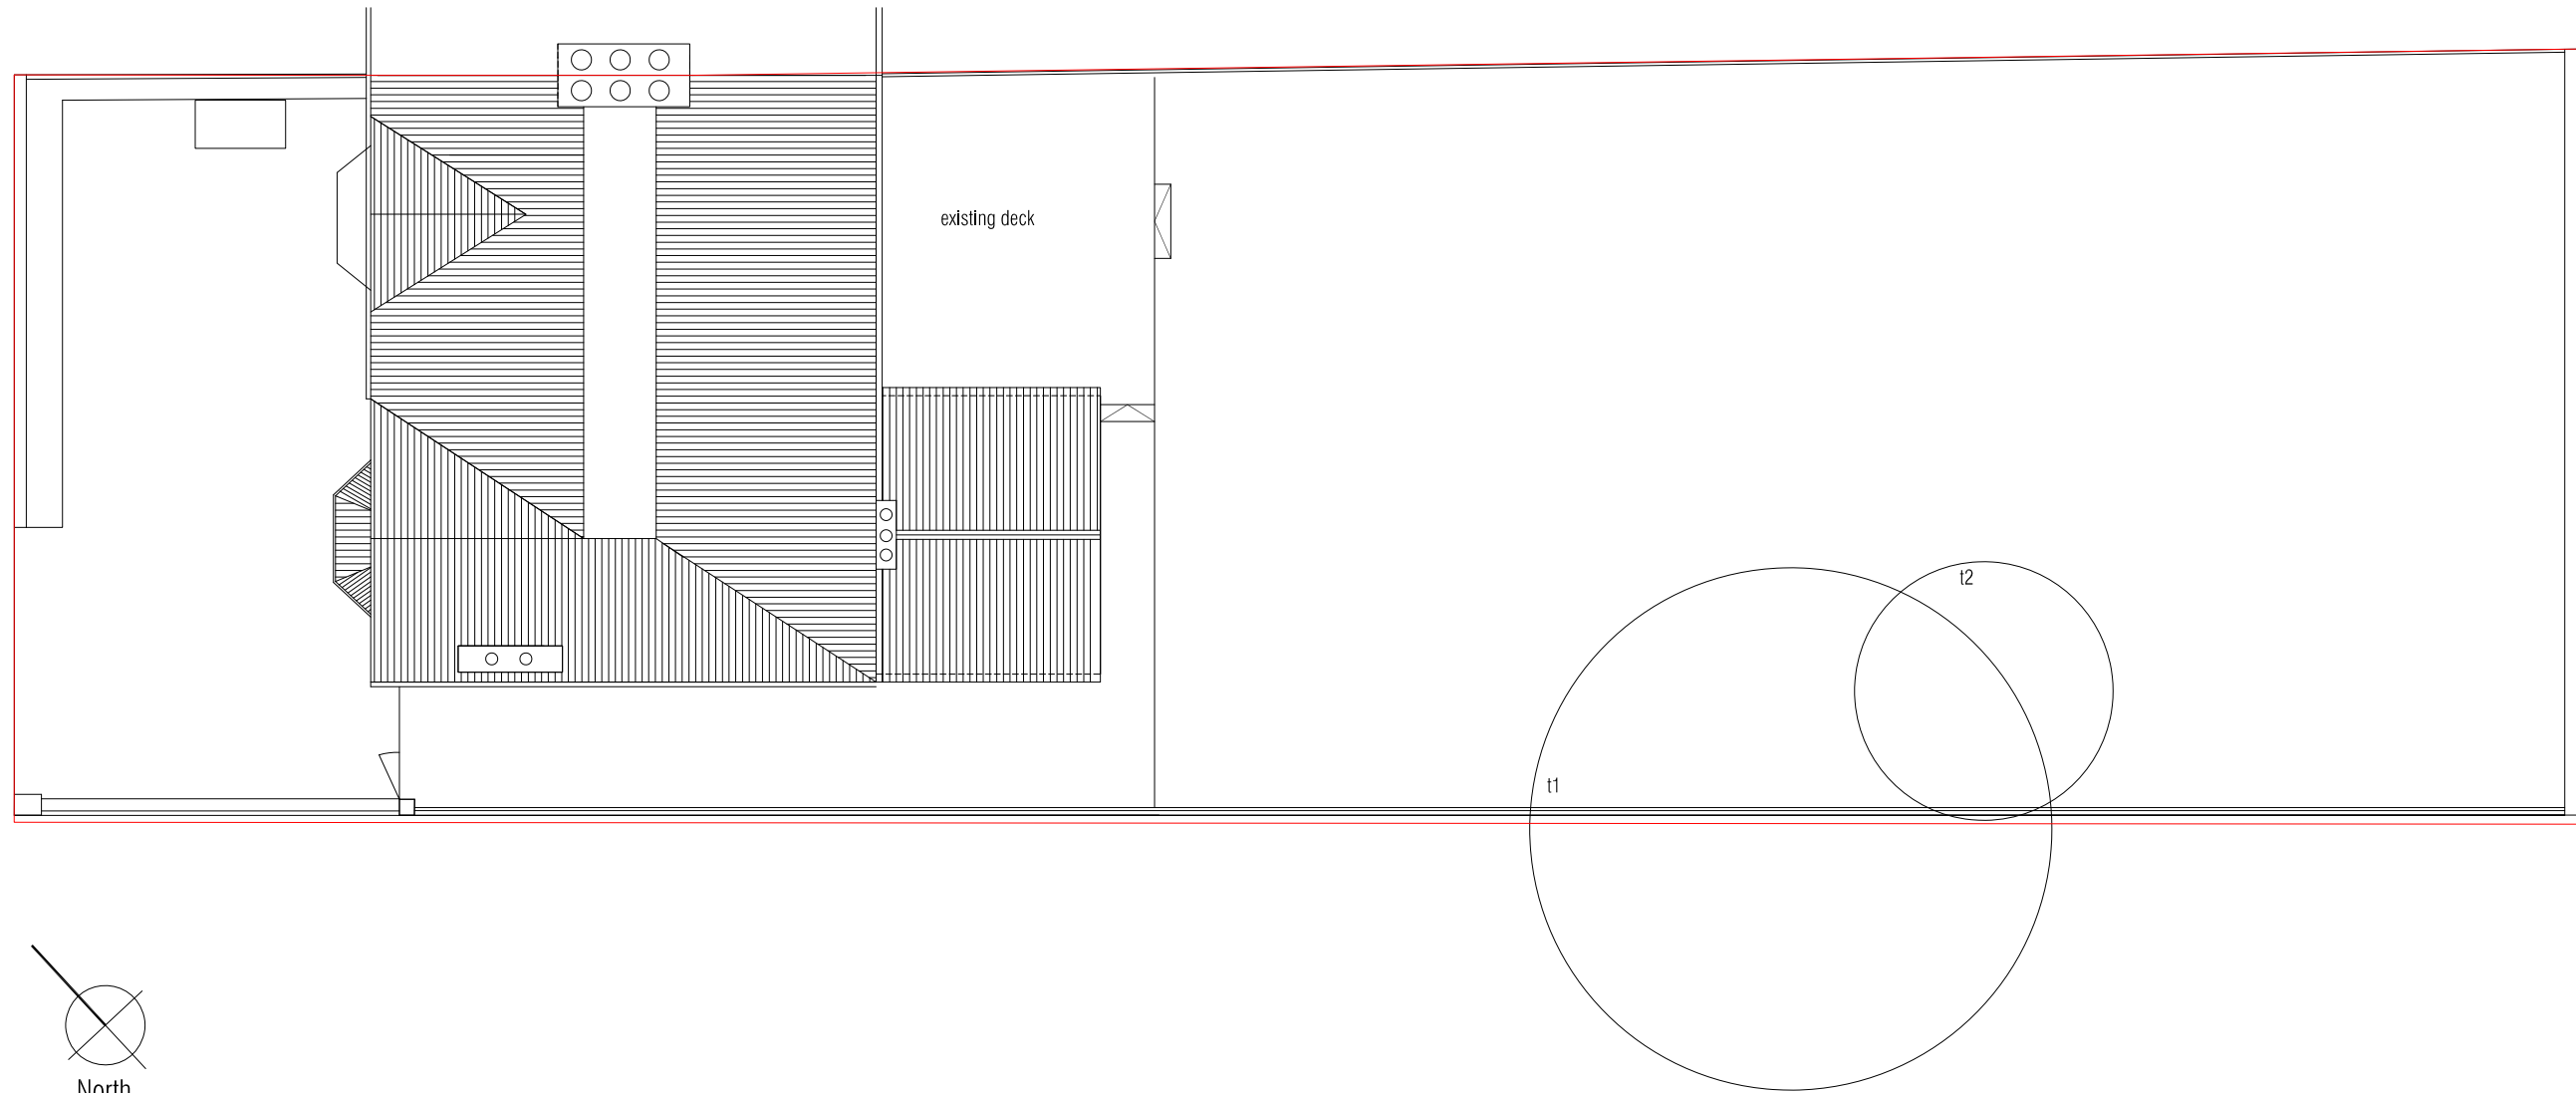

Queens Road

Page 185

REVISION	DATE	DESCRIPTION	BY
..

Ms Vanessa Stott. 49 Queens Road SW19 8NP
 E pottstott@icloud.com

STATUS PLANNING

PROJECT
 49 Queens Road
 SW19 8NP

DRAWING
 Existing Site Plan

SCALE	SHEET SIZE	DRAWN BY	CHECKED BY	DATE
1:125	A3			
PROJECT NO.	DRAWING NO.	REVISION		
2008	100			

Do not scale this drawing. All dimensions in millimetres. Written dimensions to be checked on site.

This page is intentionally left blank