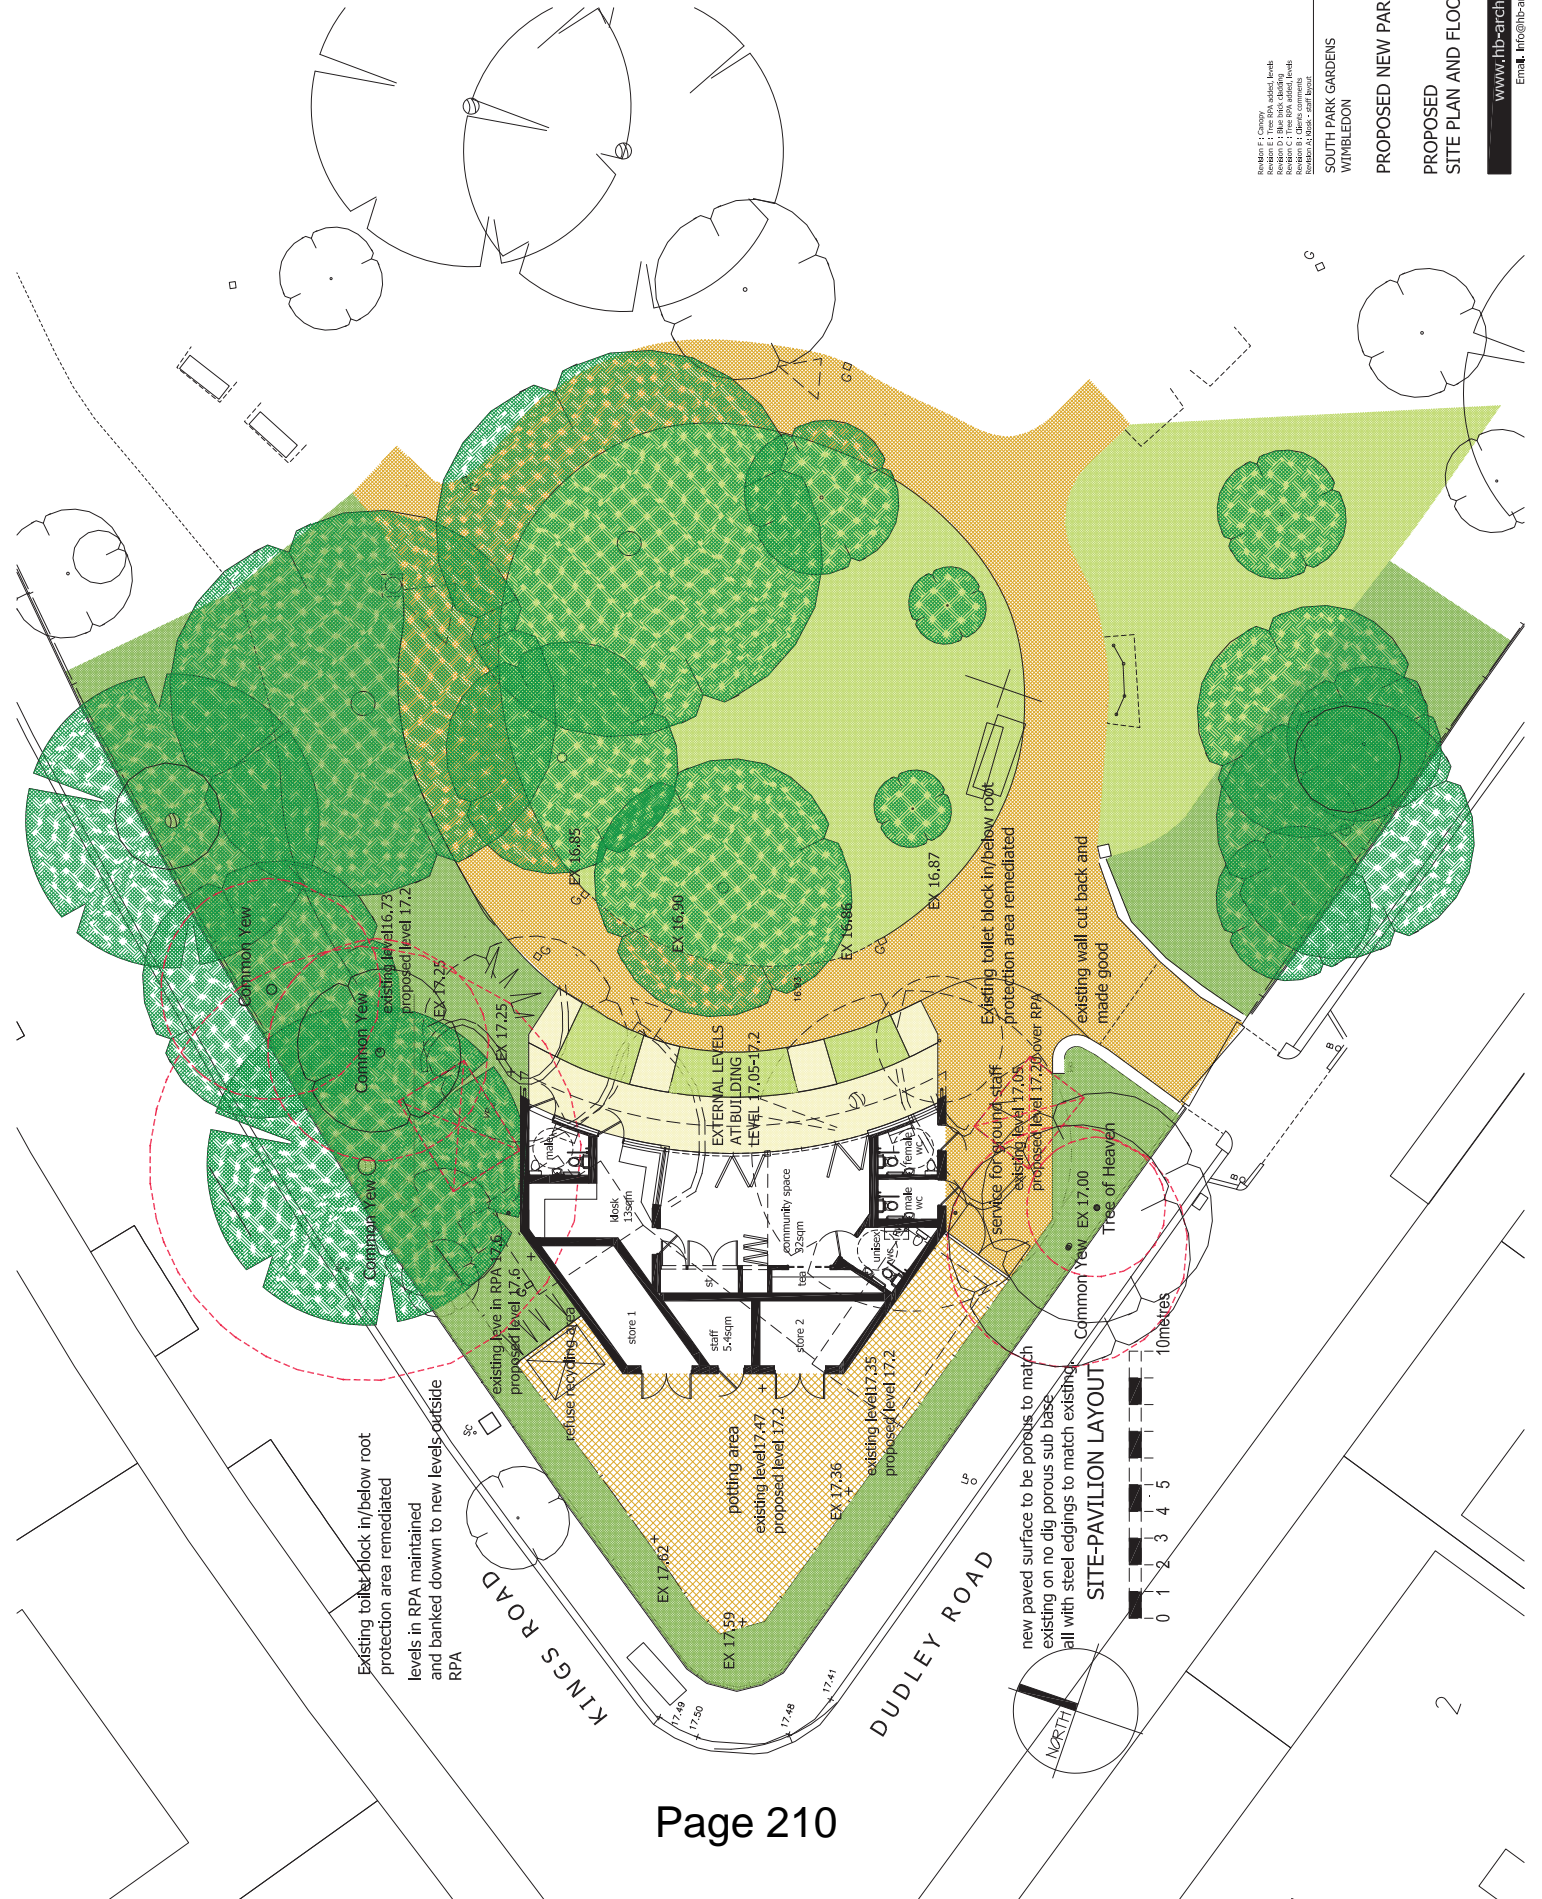

**SOUTH PARK GARDENS
WIMBLEDON**

PROPOSED NEW PARK PAVILION

**PROPOSED
SITE PLAN AND FLOOR PLAN**