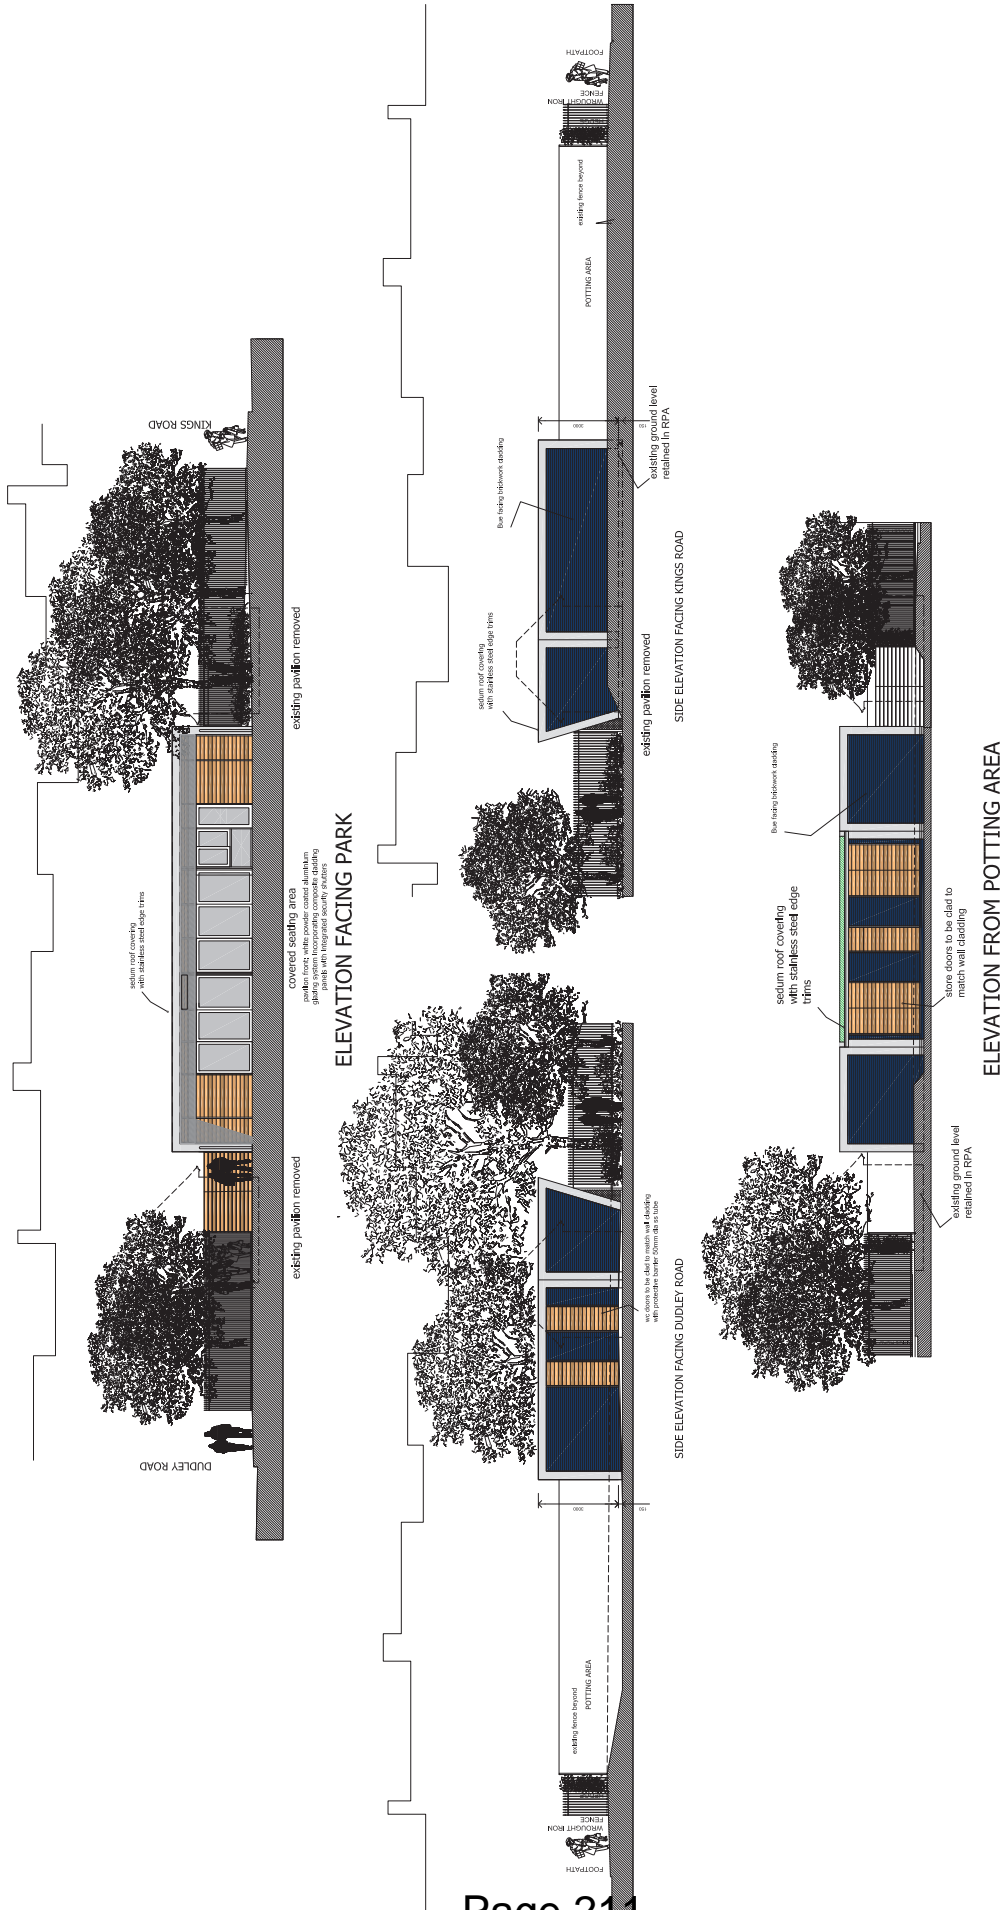

London Borough of Merton
 100 London Road
 Morden
 Surrey
 SM4 5DX

Scale 1/1250
 Date 28/1/2014

South Park Gardens

This map is based on Ordnance Survey material with the permission of Ordnance Survey on behalf of HMSO. Unauthorised reproduction infringes Crown Copyright and may lead to prosecution or Civil proceedings. London Borough of Merton 100019259, 2012.

DEVELOPMENT CONTROL

© Crown copyright and database rights 2014. Ordnance Survey. 100019259.

Revision F: Check
Revision E: Tree to be added, level
Revision D: Tree to be added, level
Revision C: Tree to be added, level
Revision B: Client comments
Revision A: Client comments

**SOUTH PARK GARDENS
WIMBLEDON**

PROPOSED NEW PARK PAVILION

**PROPOSED
SITE PLAN AND FLOOR PLAN**

ELEVATION FACING PARK

SIDE ELEVATION FACING DUDLEY ROAD

SIDE ELEVATION FACING KINGS ROAD

ELEVATION FROM POTTING AREA