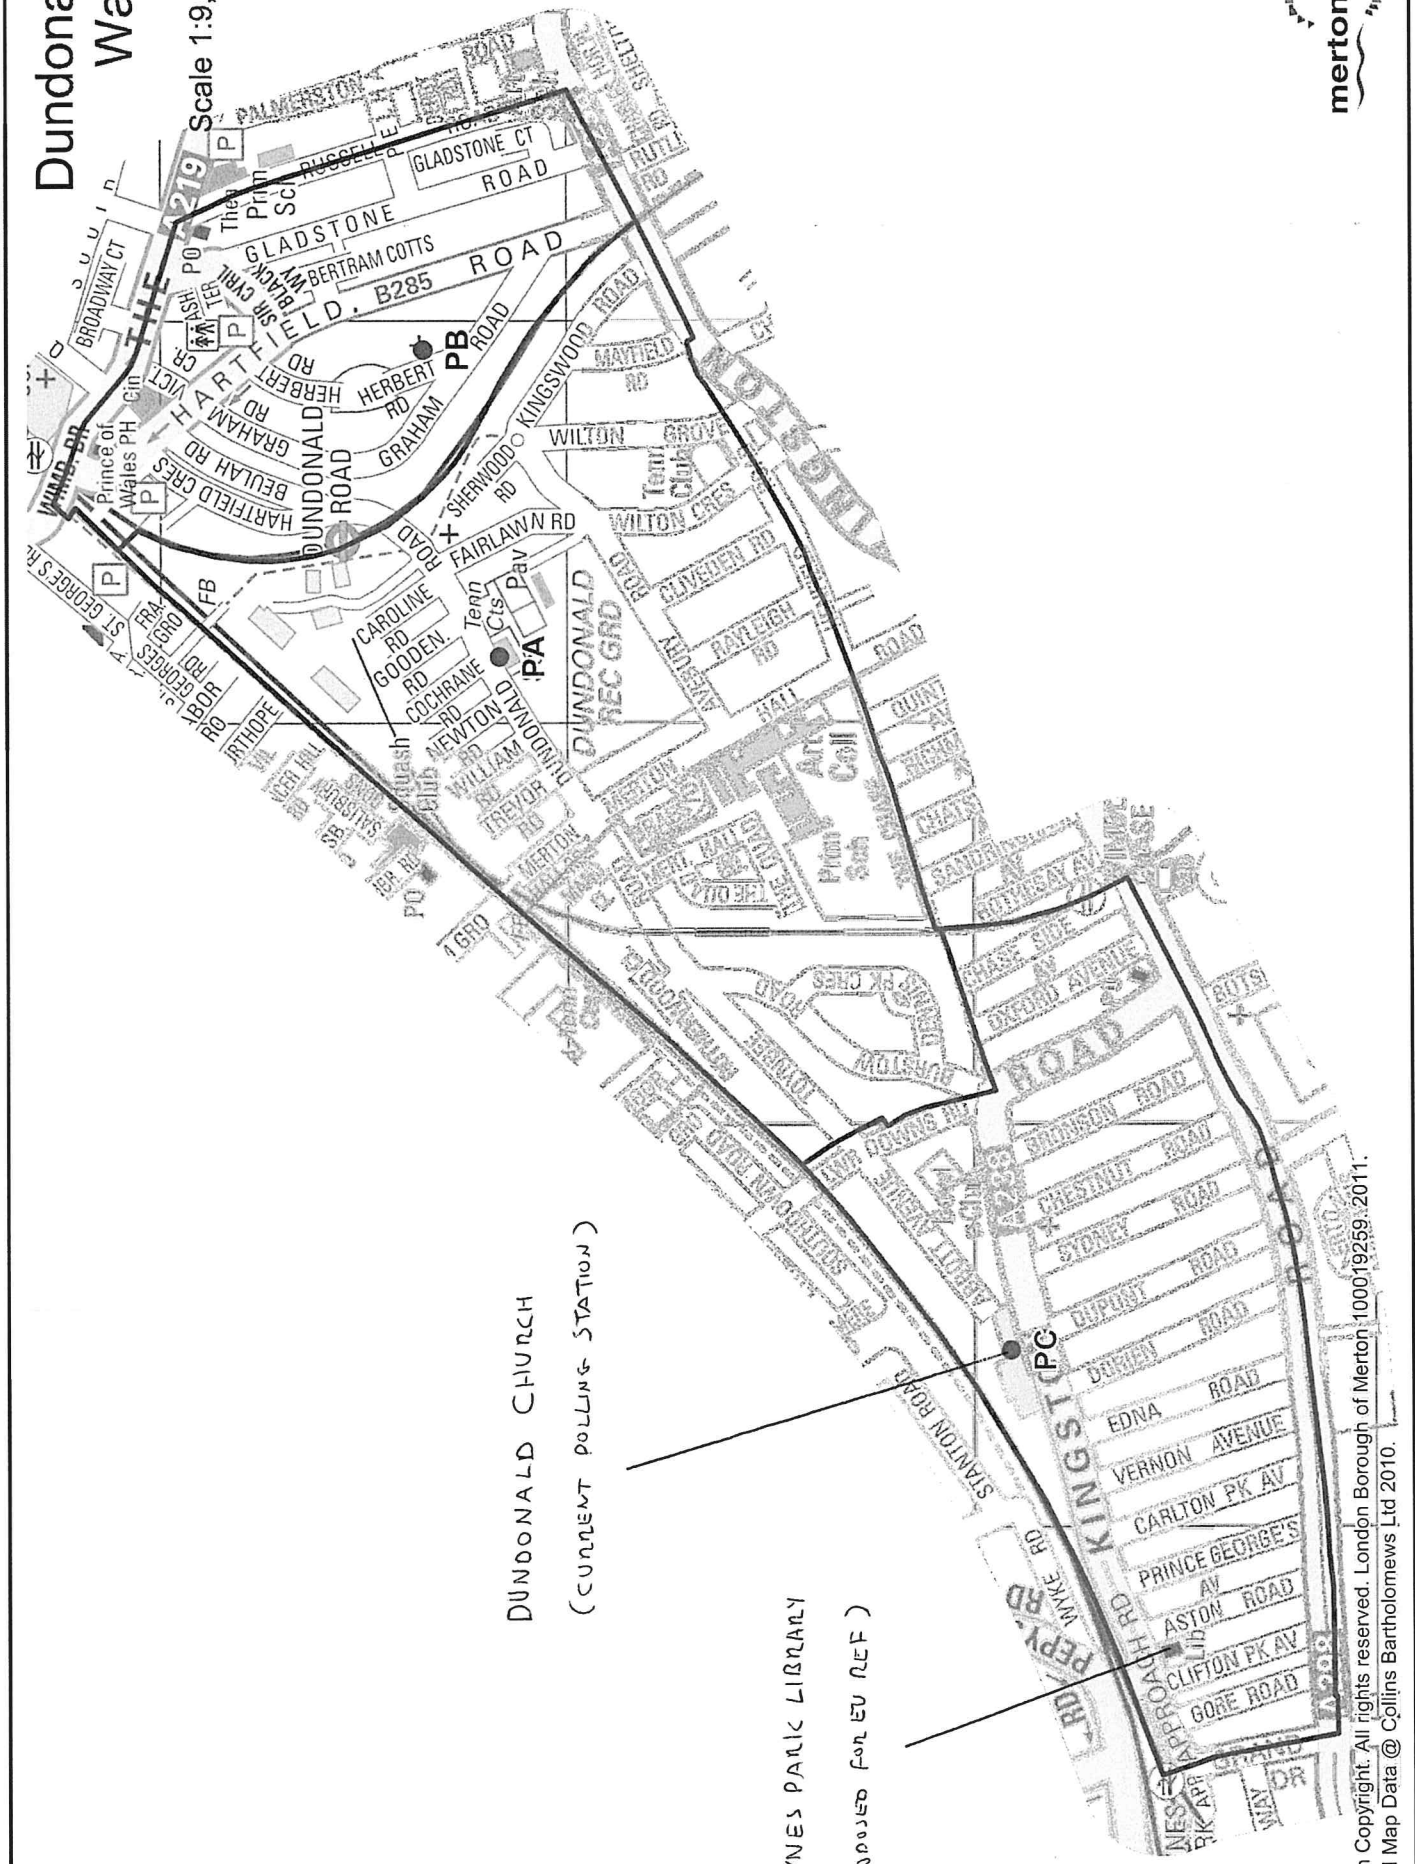

Dundonald Ward

Scale 1:9,000

DUNDONALD CHURCH
(CURRENT POLLING STATION)

RAYNES PARK LIBRARY
(PROPOSED FOR EU REF)

Crown Copyright. All rights reserved. London Borough of Merton 100019259. 2011.
Digital Map Data © Collins Bartholomews Ltd 2010.