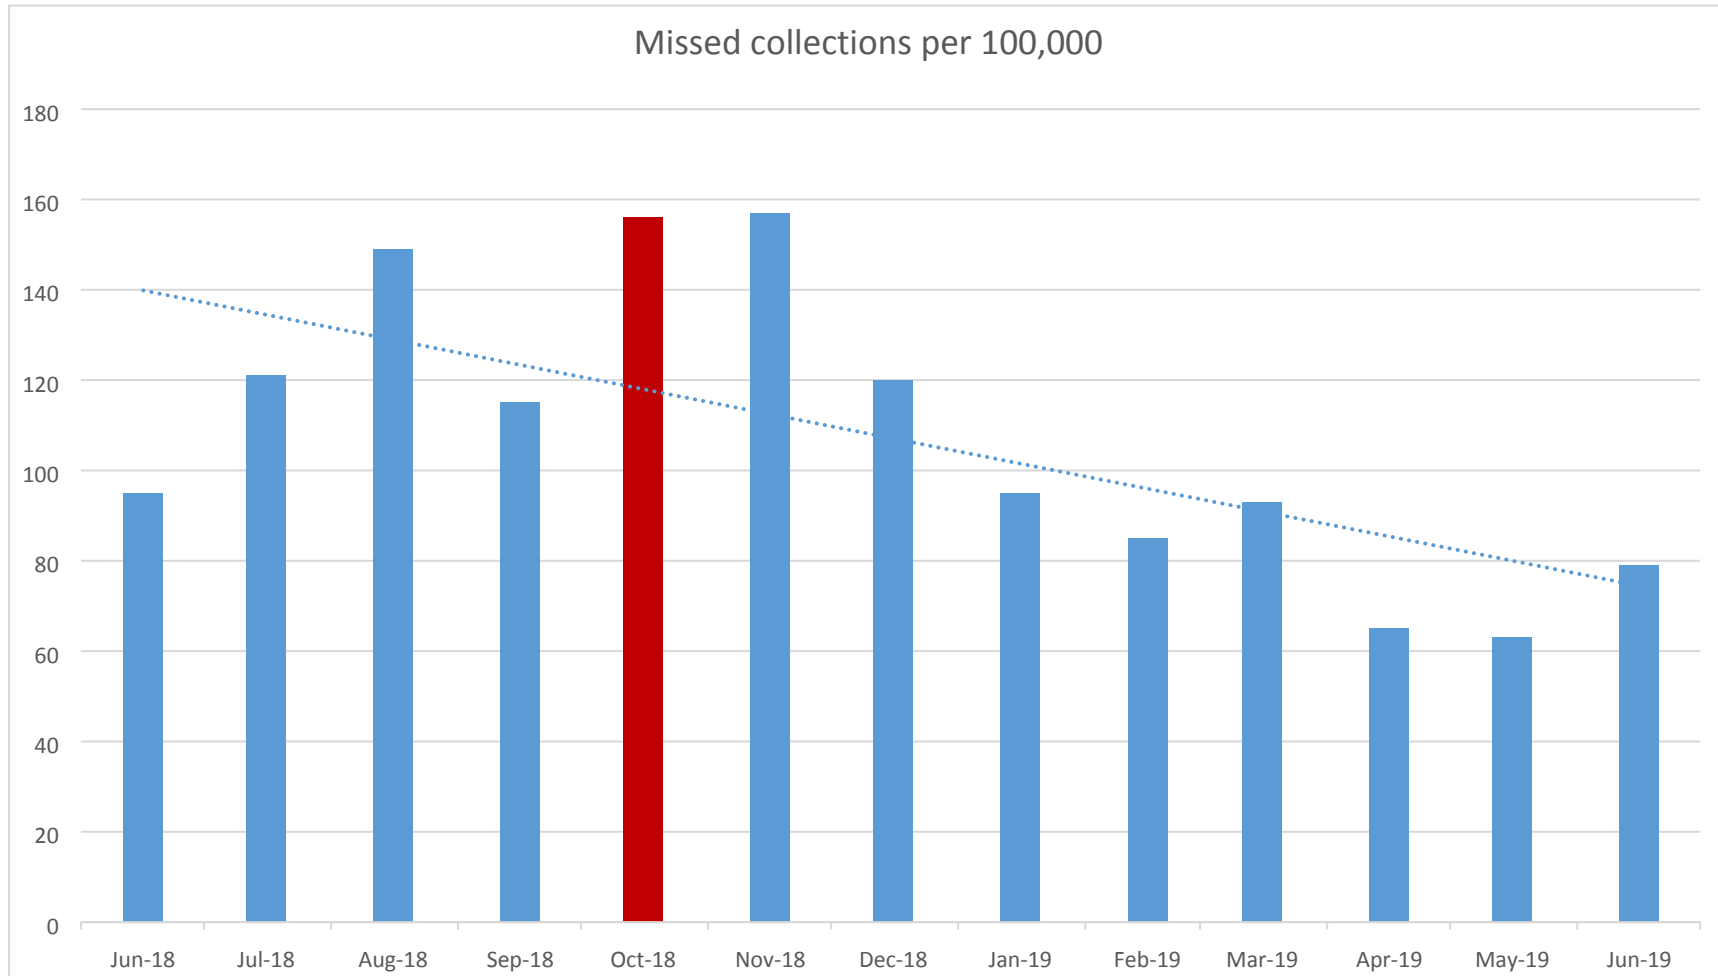

Appendix A – Missed collections per 100,000

*Please note new waste collection service introduced Oct 2018.

This page is intentionally left blank