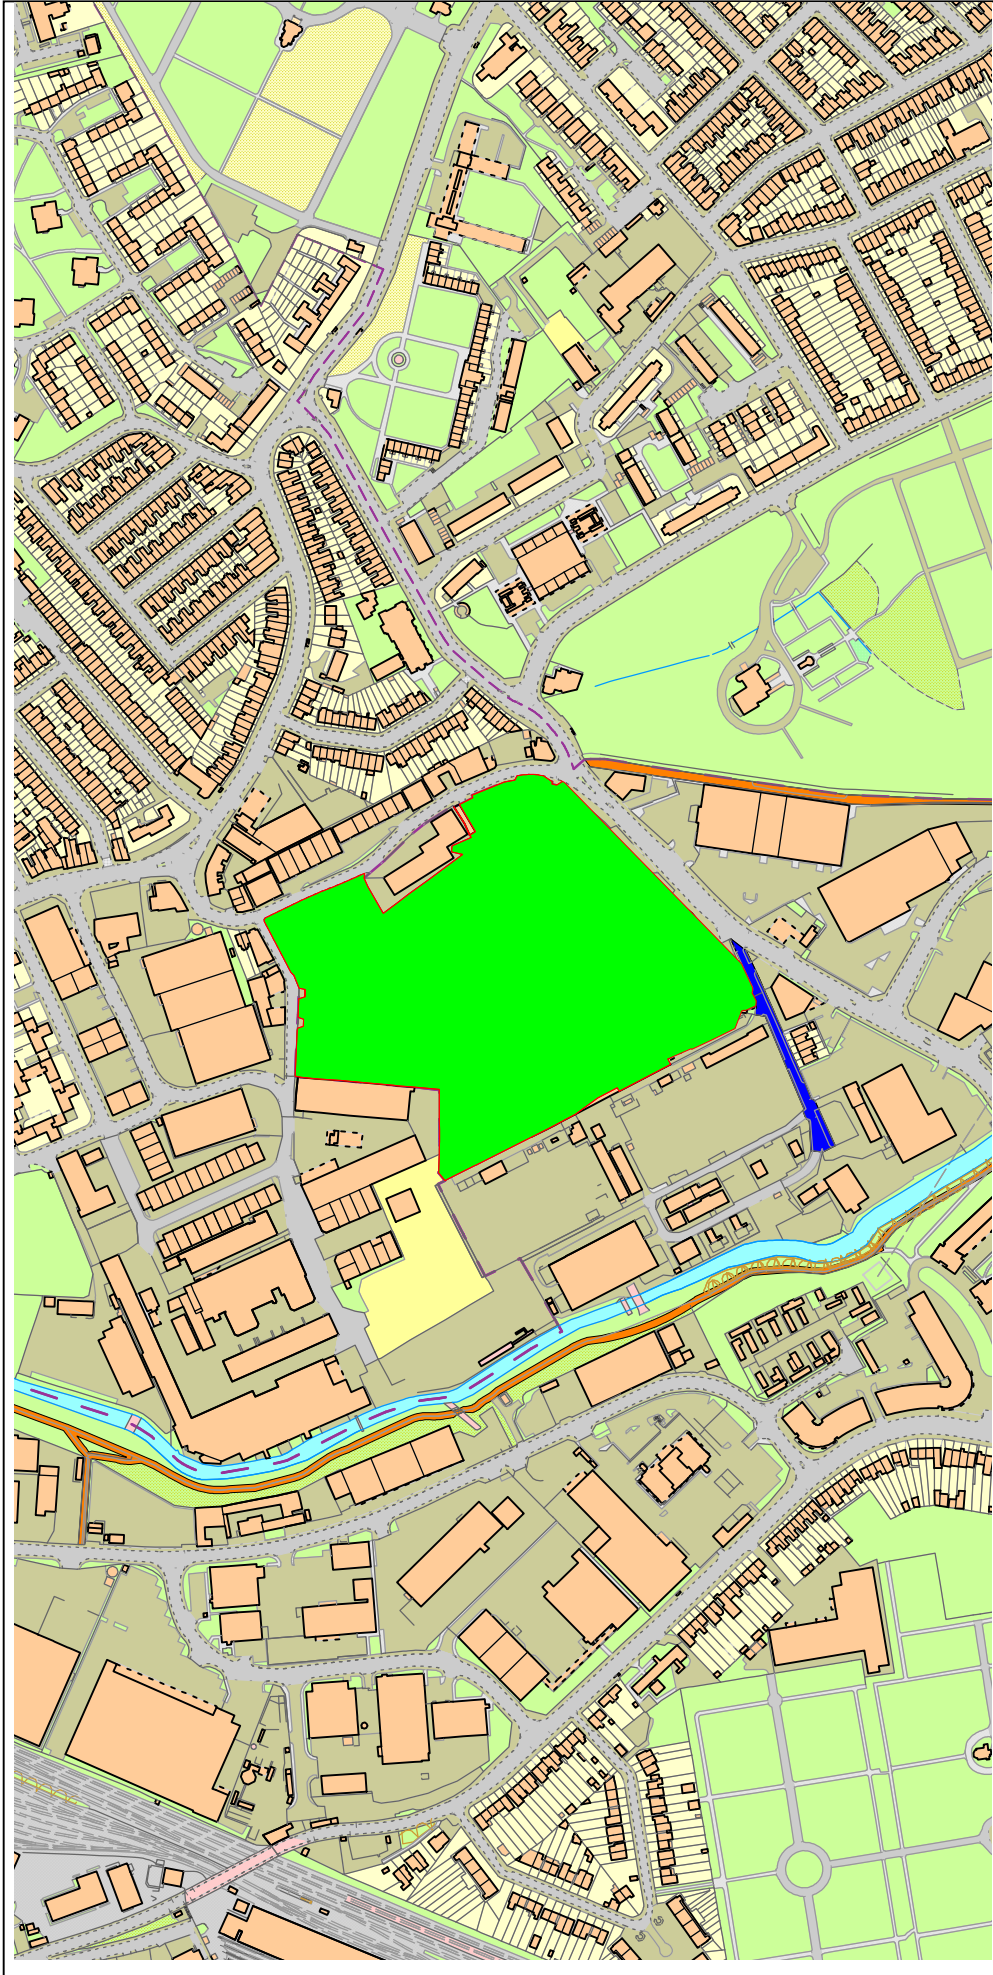

NORTHGATE SE GIS Print Template

Text Details **Wimbledon Stadium**

This material has been reproduced from Ordnance Survey digital map data with the permission of the controller of Her Majesty's Stationery Office, © Crown Copyright.