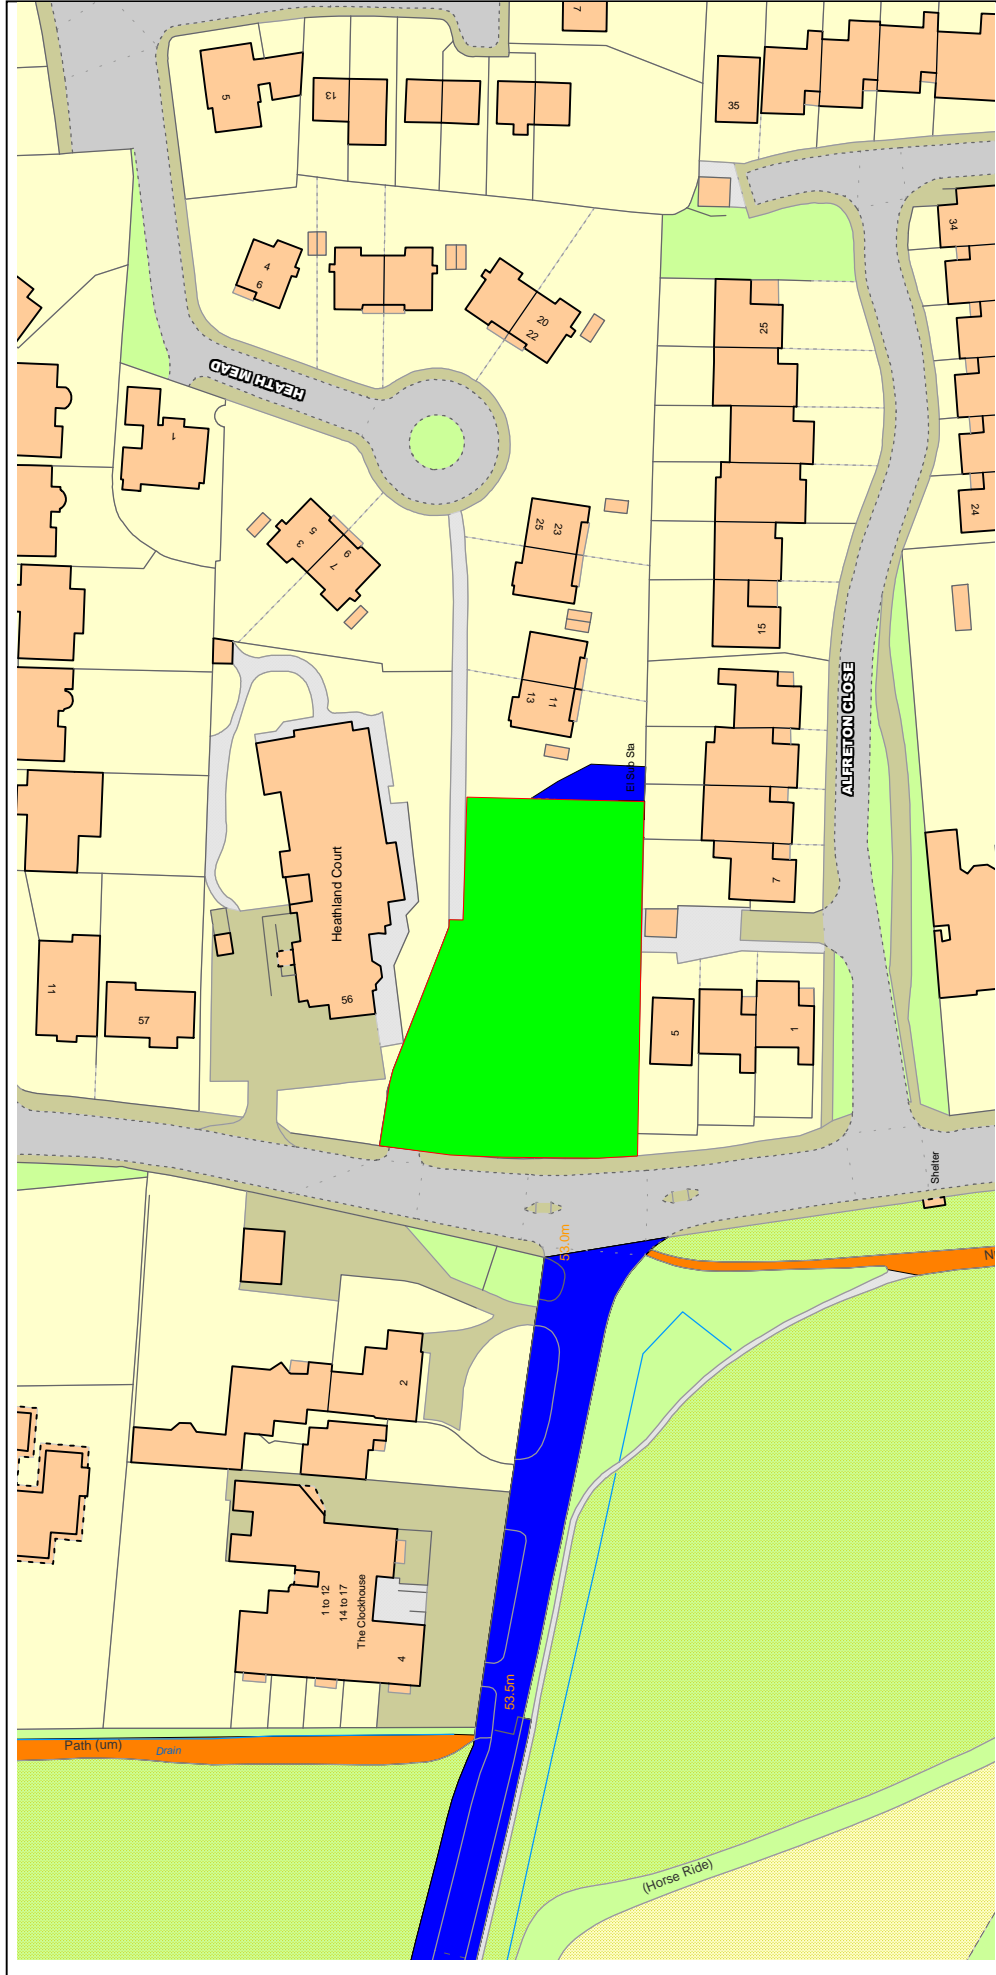

NORTHGATE SE GIS Print Template

Text Details **1-5 Carnegie Place**

This material has been reproduced from Ordnance Survey digital map data with the permission of the controller of Her Majesty's Stationery Office, © Crown Copyright.

This page is intentionally left blank