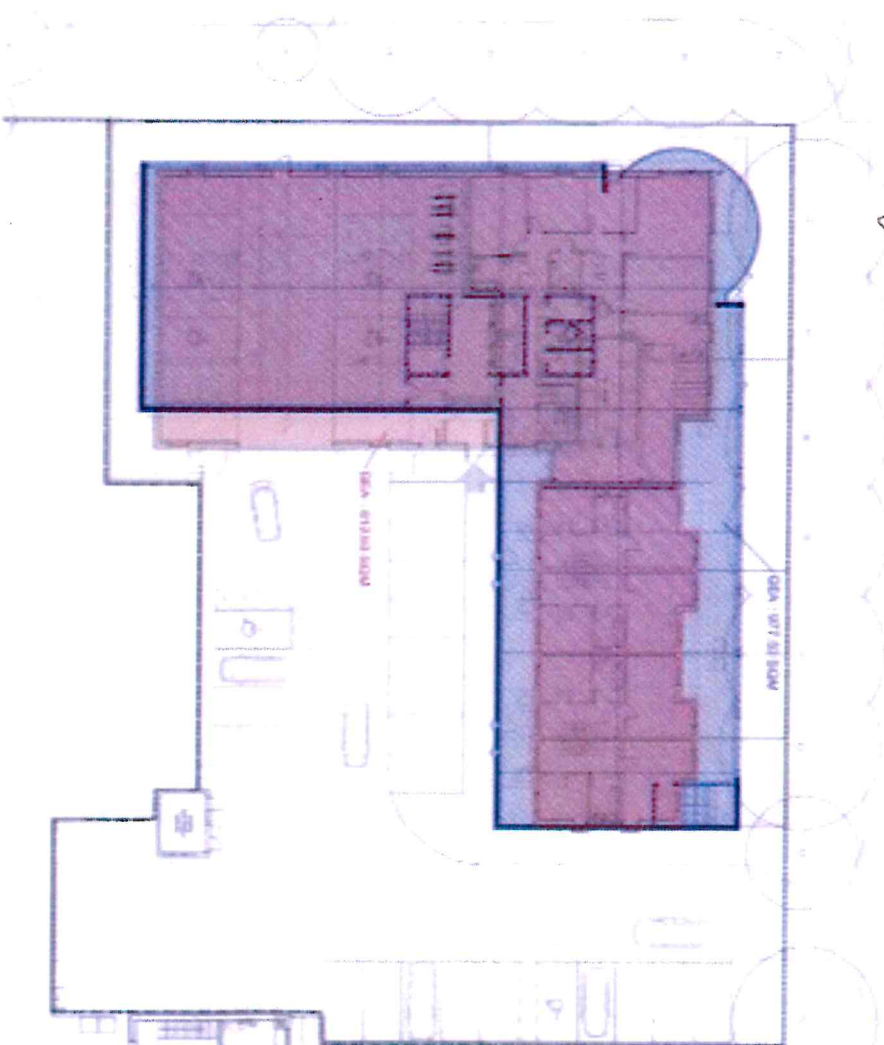

Above we show the outline of the originally approved BI Business Centre in blue, and superimposed over it, the outline of the refused scheme, reference 13/P0051. Below that again we show the same section, but with the new scheme now being brought forward sitting entirely within the silhouette of the approved BI Business Centre.

*San 2 pr minny*

Above: The Business Centre (blue) and the application scheme (red) superimposed. It shows similar footprints and an application proposal some 17.5% smaller than the approved Business Centre.